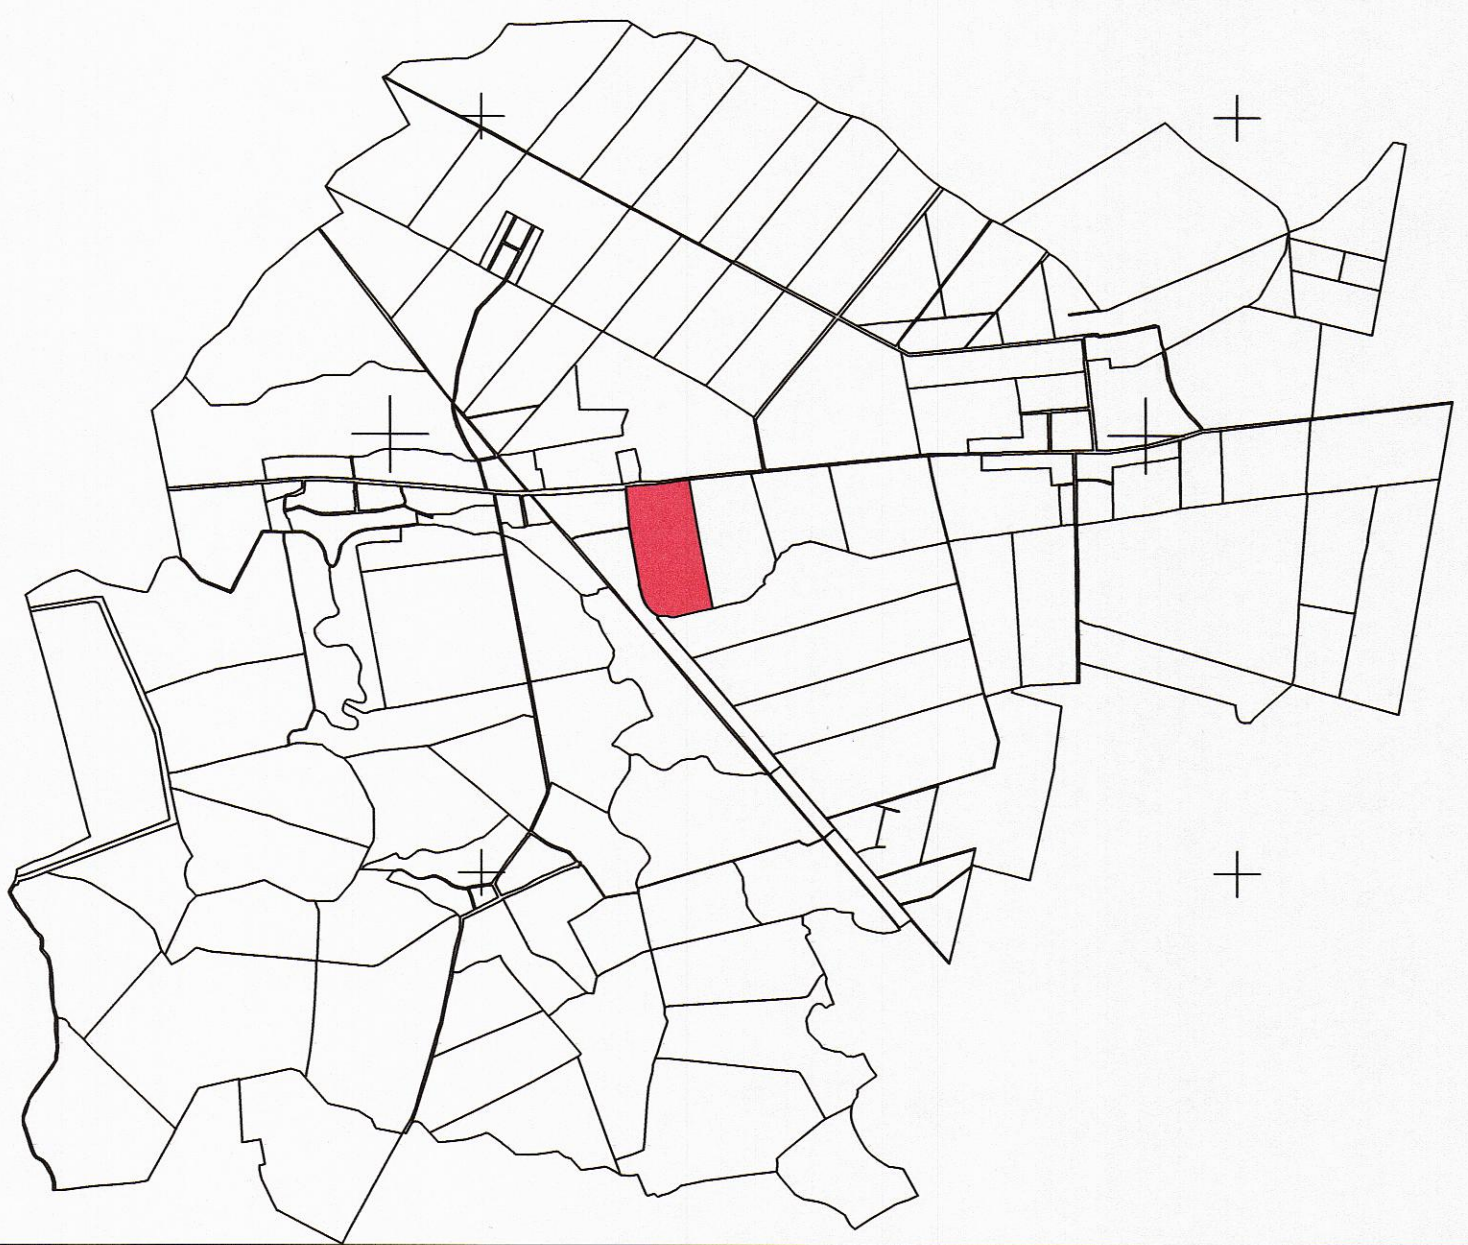

LEGENDA

Numar Sector	79
ID Imobil	2128
Limita sector	(Green line)
Limita imobil	(Black line)
Limita UAT	(Red line)
Numar topografic	305/14a

DISPUNEREA SECTOARELOR CADASTRALE IN CADRUL UAT