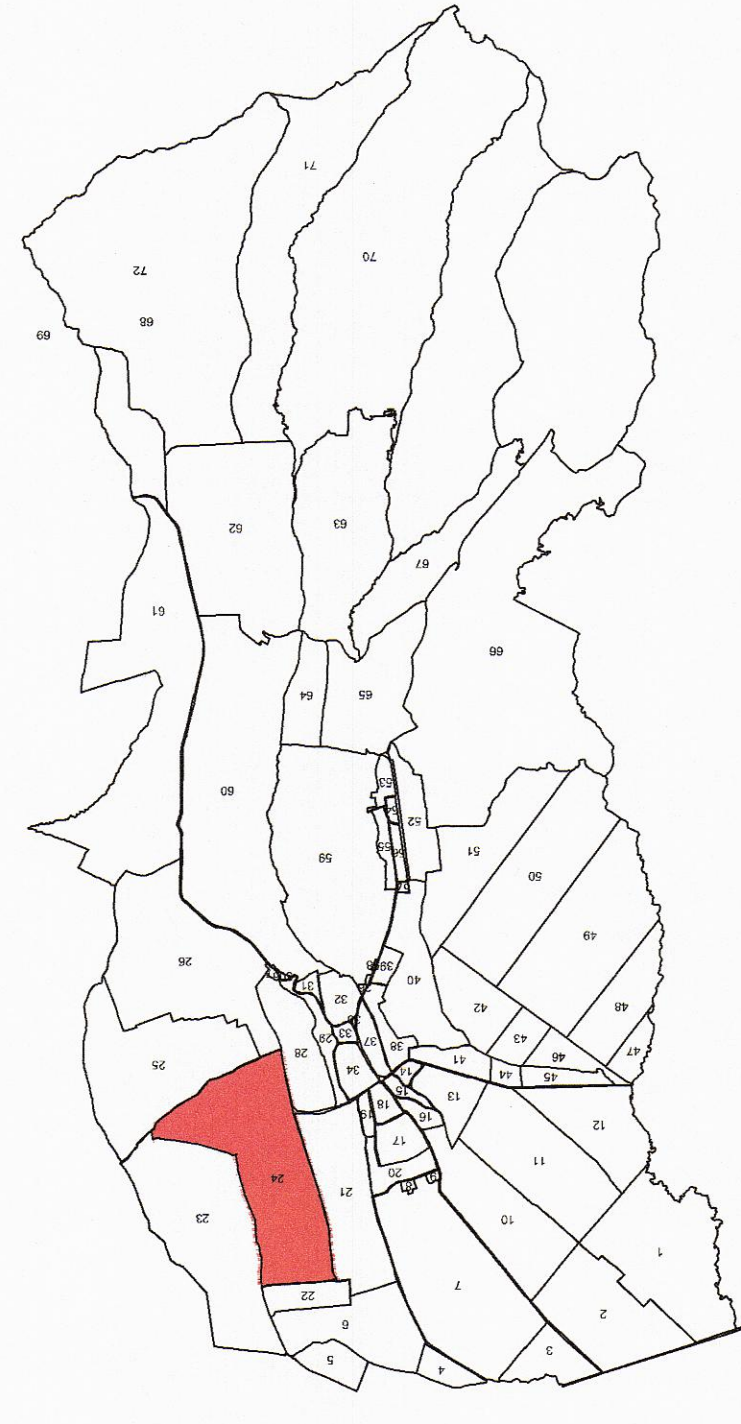

PLAN CADASTRAL
UAT: Sacaseni, judetul: SATU MARE, Sect. cad. 24, plansa 12
Scara 1:2000
Sistem de proiectie: stereografic 1970
Spre Publicare

Official stamps and signatures. The stamps include the seal of the Ministry of Agriculture and Rural Development of Romania, the seal of the National Agency for Land Registration and Cadastral, and the seal of the Municipality of Satu Mare. There are also several handwritten signatures and dates.

DATE: 24.08.2022

PLAN CADASTRAL

SCARA 1:2000

SISTEM DE PROIECTIE: STEREOGRAFIC 1970

SPRE PUBLICARE