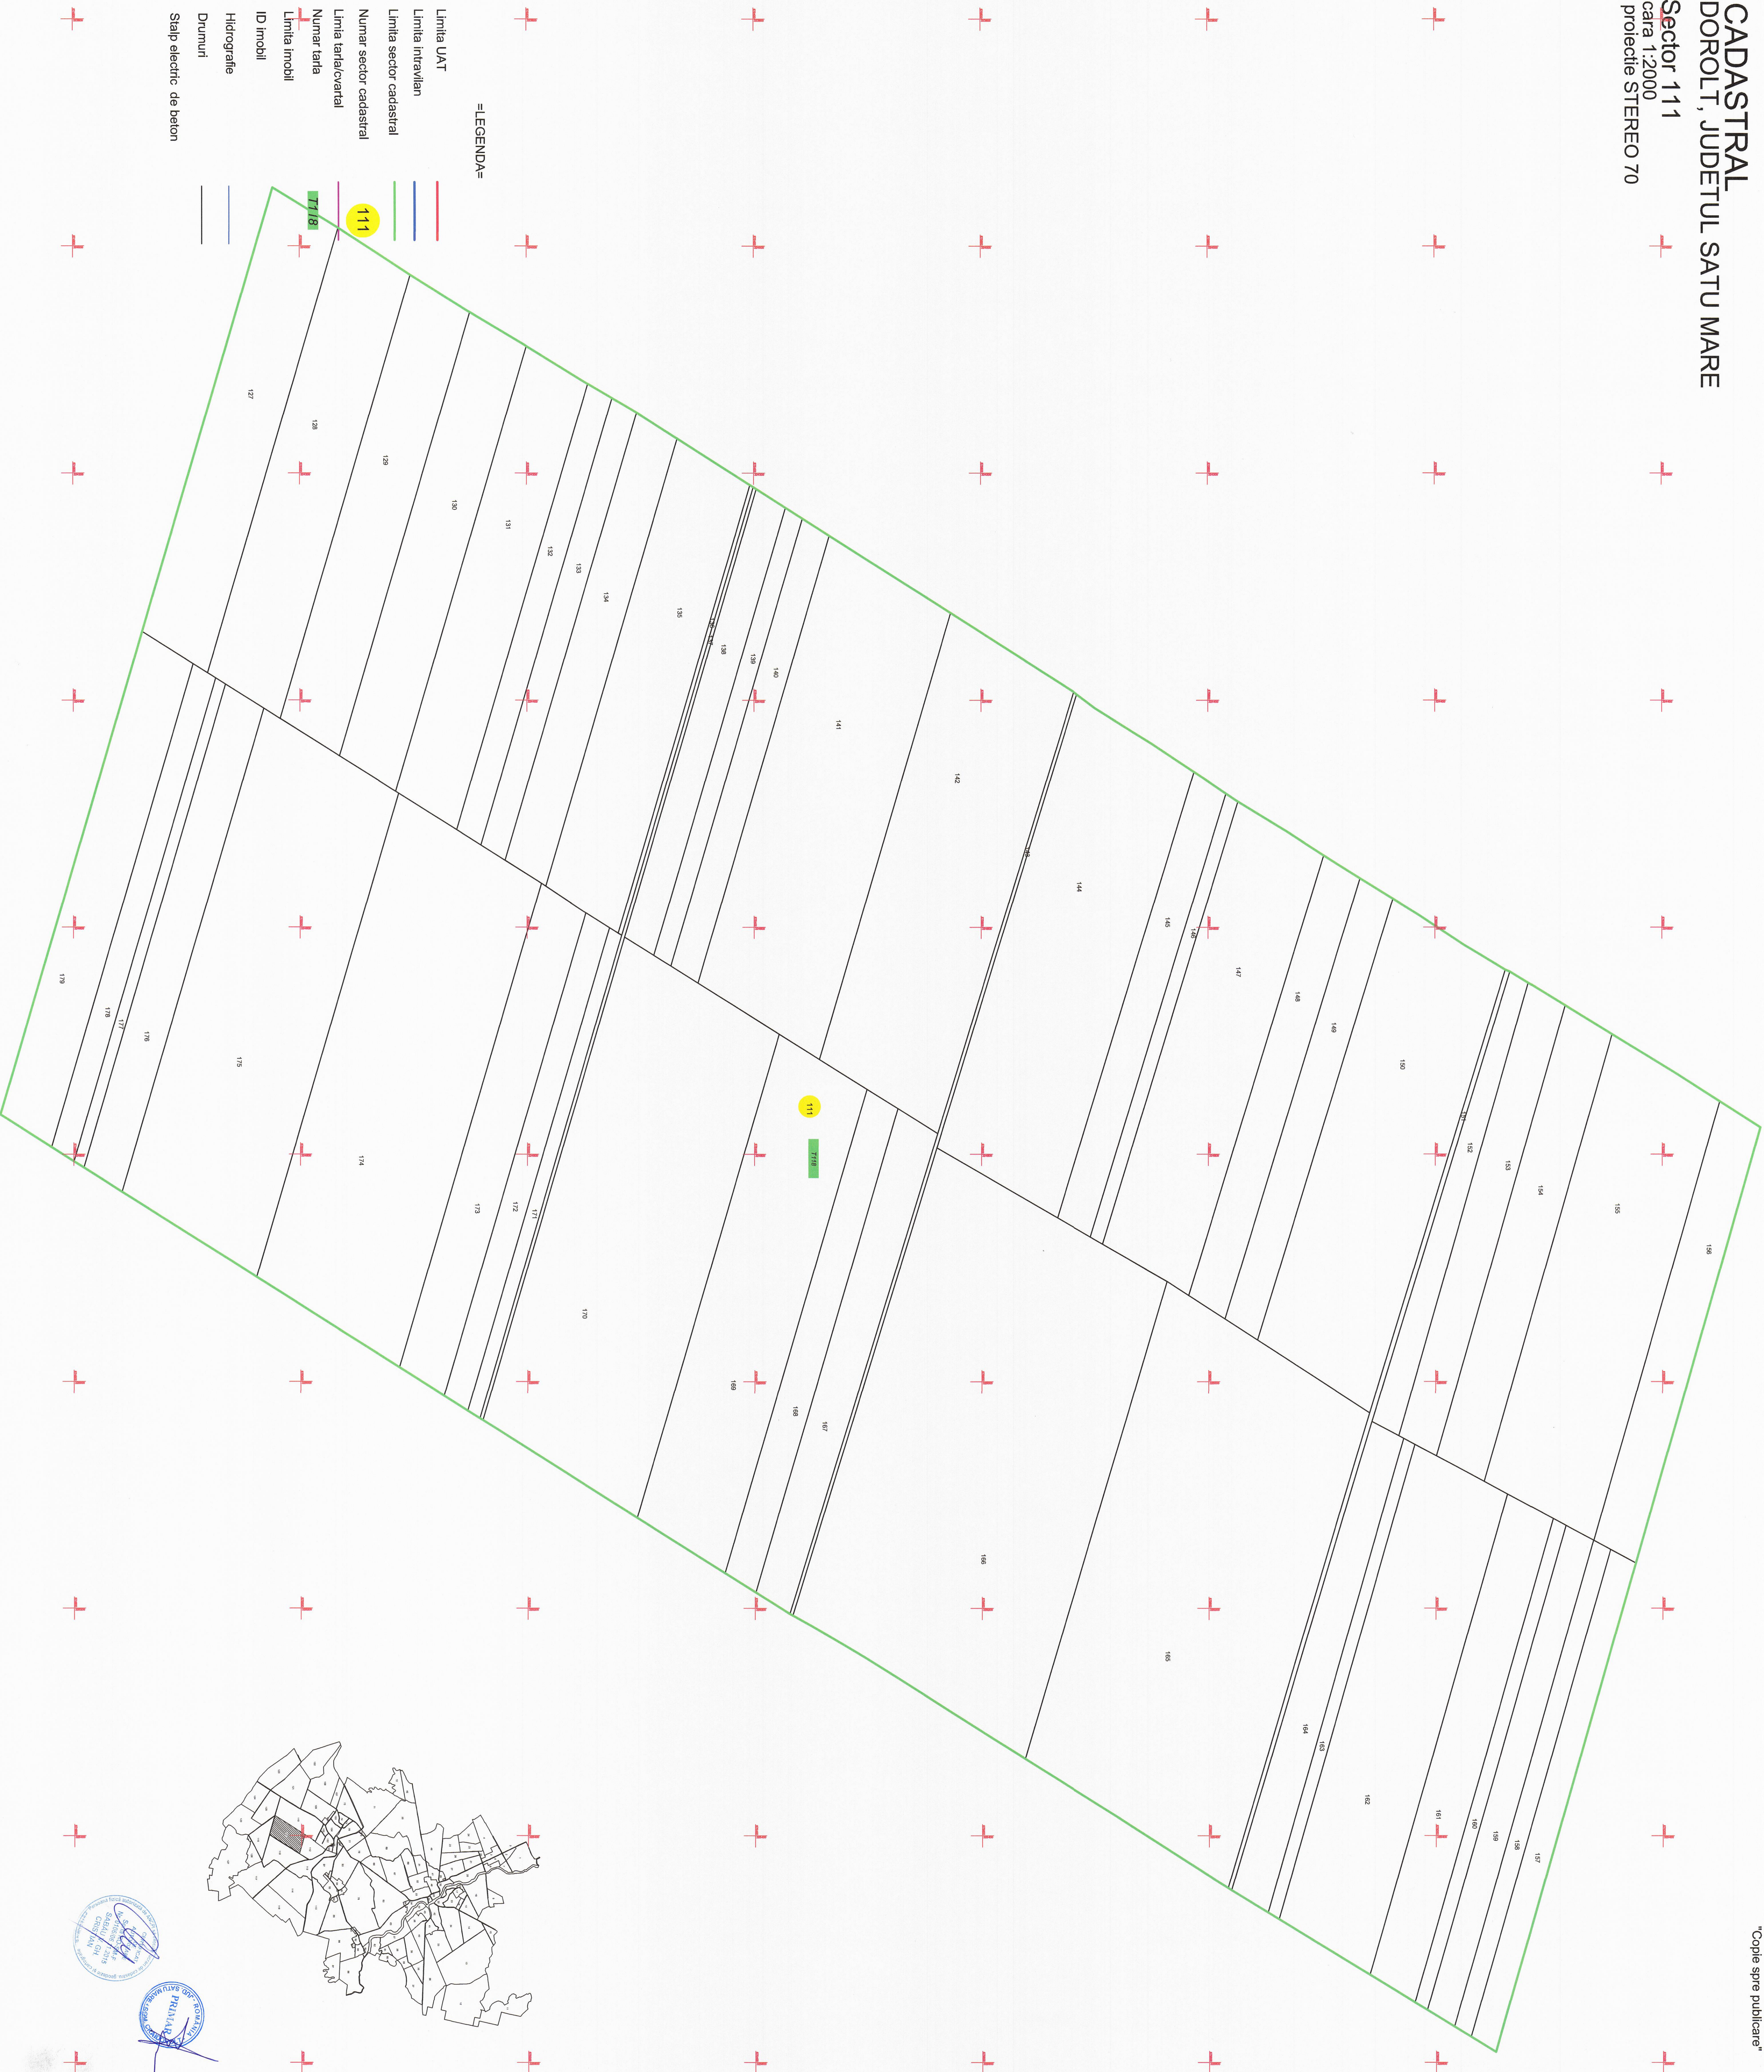

PLAN CADASTRAL
U.A.T. CRAIDOROLT, JUDETUL SATU MARE

Sector 111
Scara 1:2000
Sistem de proiectie STEREO 70

"Copie spre publicare"

- =LEGENDA=
- Limita UAT
 - Limita intravilan
 - Limita sector cadastral
 - Limita sector cadastral
 - Limita tarla/cvartel
 - Numar tarla
 - Limita imobil
 - ID imobil
 - Hidrografie
 - Drumuri
 - Stalp electric de beton

Official stamps and signatures, including a blue circular stamp and a blue rectangular stamp with a signature.