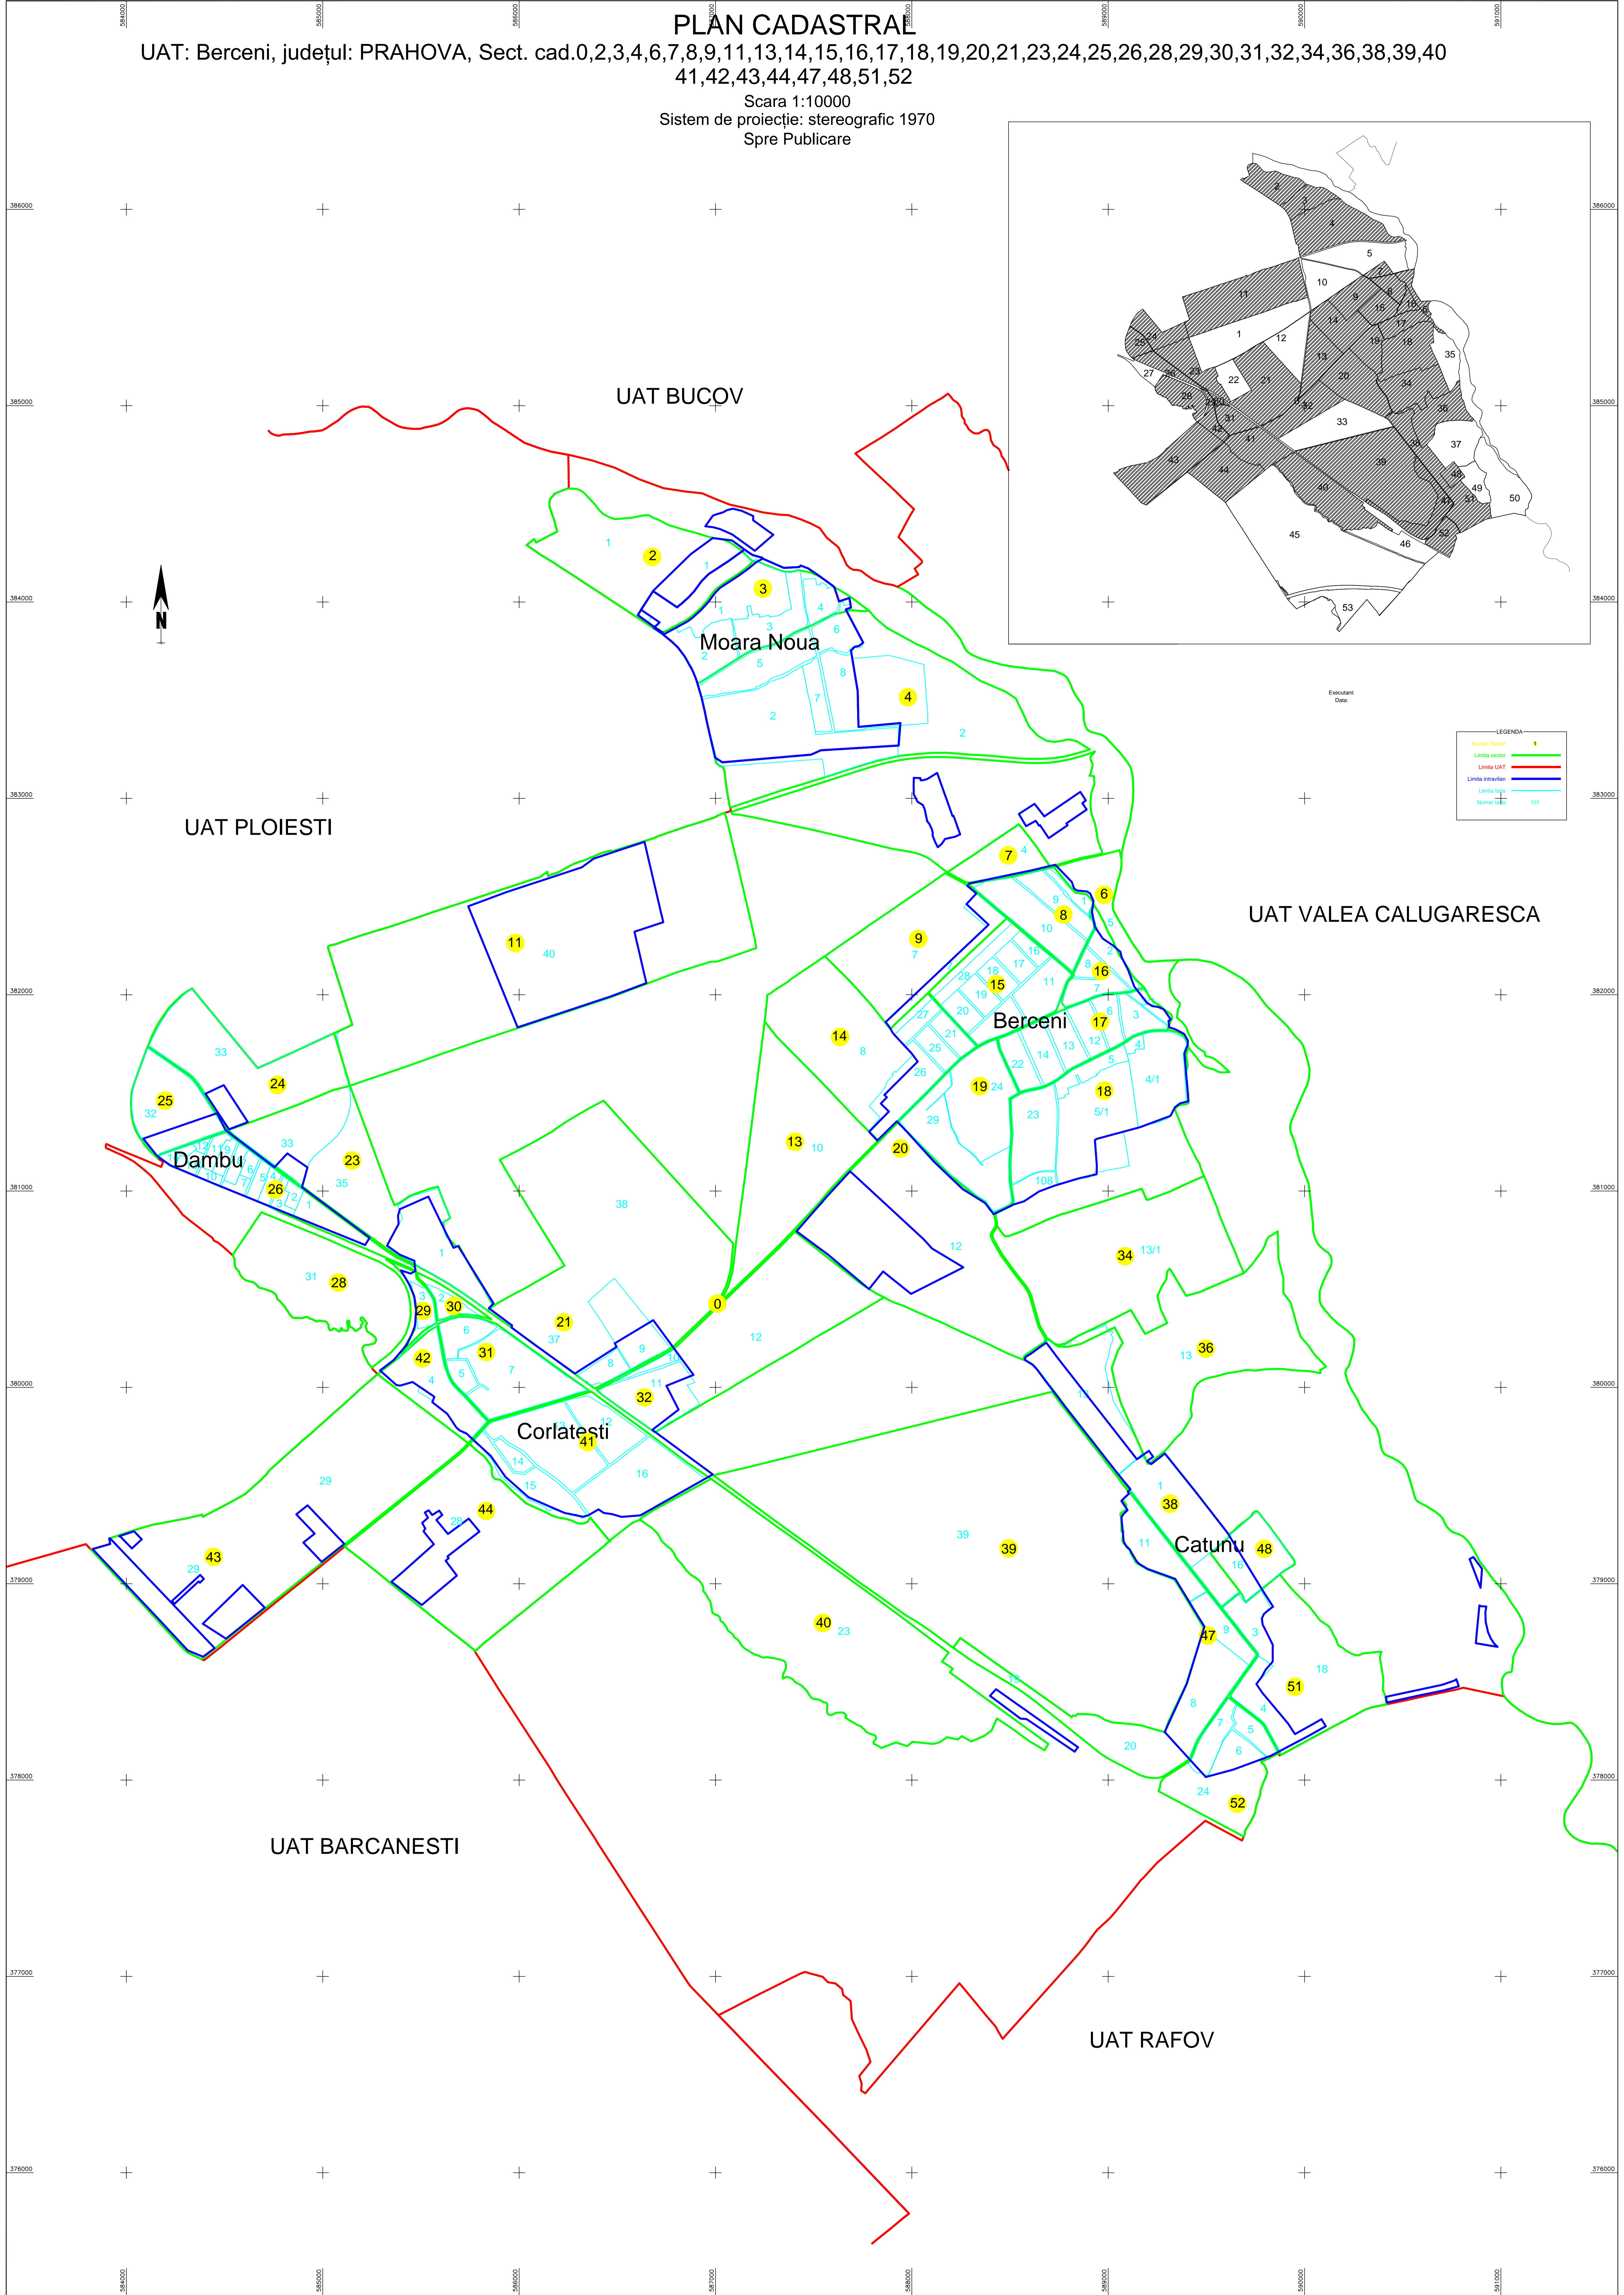

# PLAN CADASTRAL

UAT: Berceni, județul: PRAHOVA, Sect. cad.0,2,3,4,6,7,8,9,11,13,14,15,16,17,18,19,20,21,23,24,25,26,28,29,30,31,32,34,36,38,39,40  
41,42,43,44,47,48,51,52

Scara 1:10000  
Sistem de proiecție: stereografic 1970  
Spre Publicare

LEGENDA

Numar sector	●
Limba sector	—
Limba UAT	—
Limba stradal	—
Limba top	—
Numar UAT	101

Executant:  
Data:

UAT PLOIESTI

UAT BUCOV

UAT VALEA CALUGARESCA

UAT BARCANESTI

UAT RAFOV