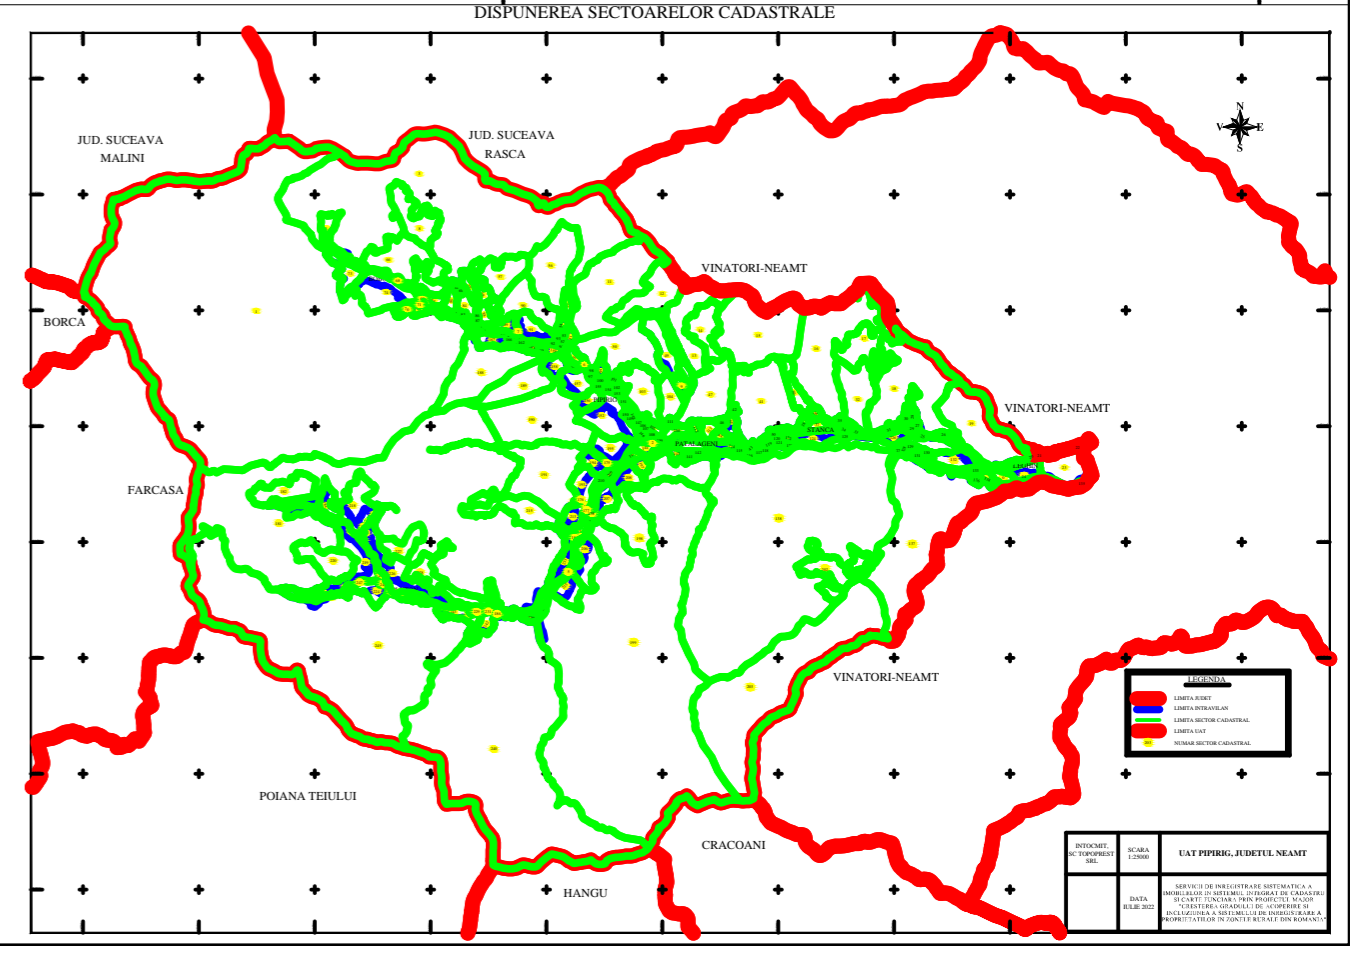

PLAN CADASTRAL
U.A.T. PIPIRIG, JUD. NEAMT, SECTOR NR. 3
 SCARA 1:2000
 SISTEM DE PROIECTIE STEREO-70

LEGENDA:

Sector cadastral	— (green line)
Limita imobil	— (black line)
Limita intravilan	— (blue line)
Limita UAT	— (red line)
Numar sector	3 (yellow circle)
ID imobil	8224 (yellow circle)