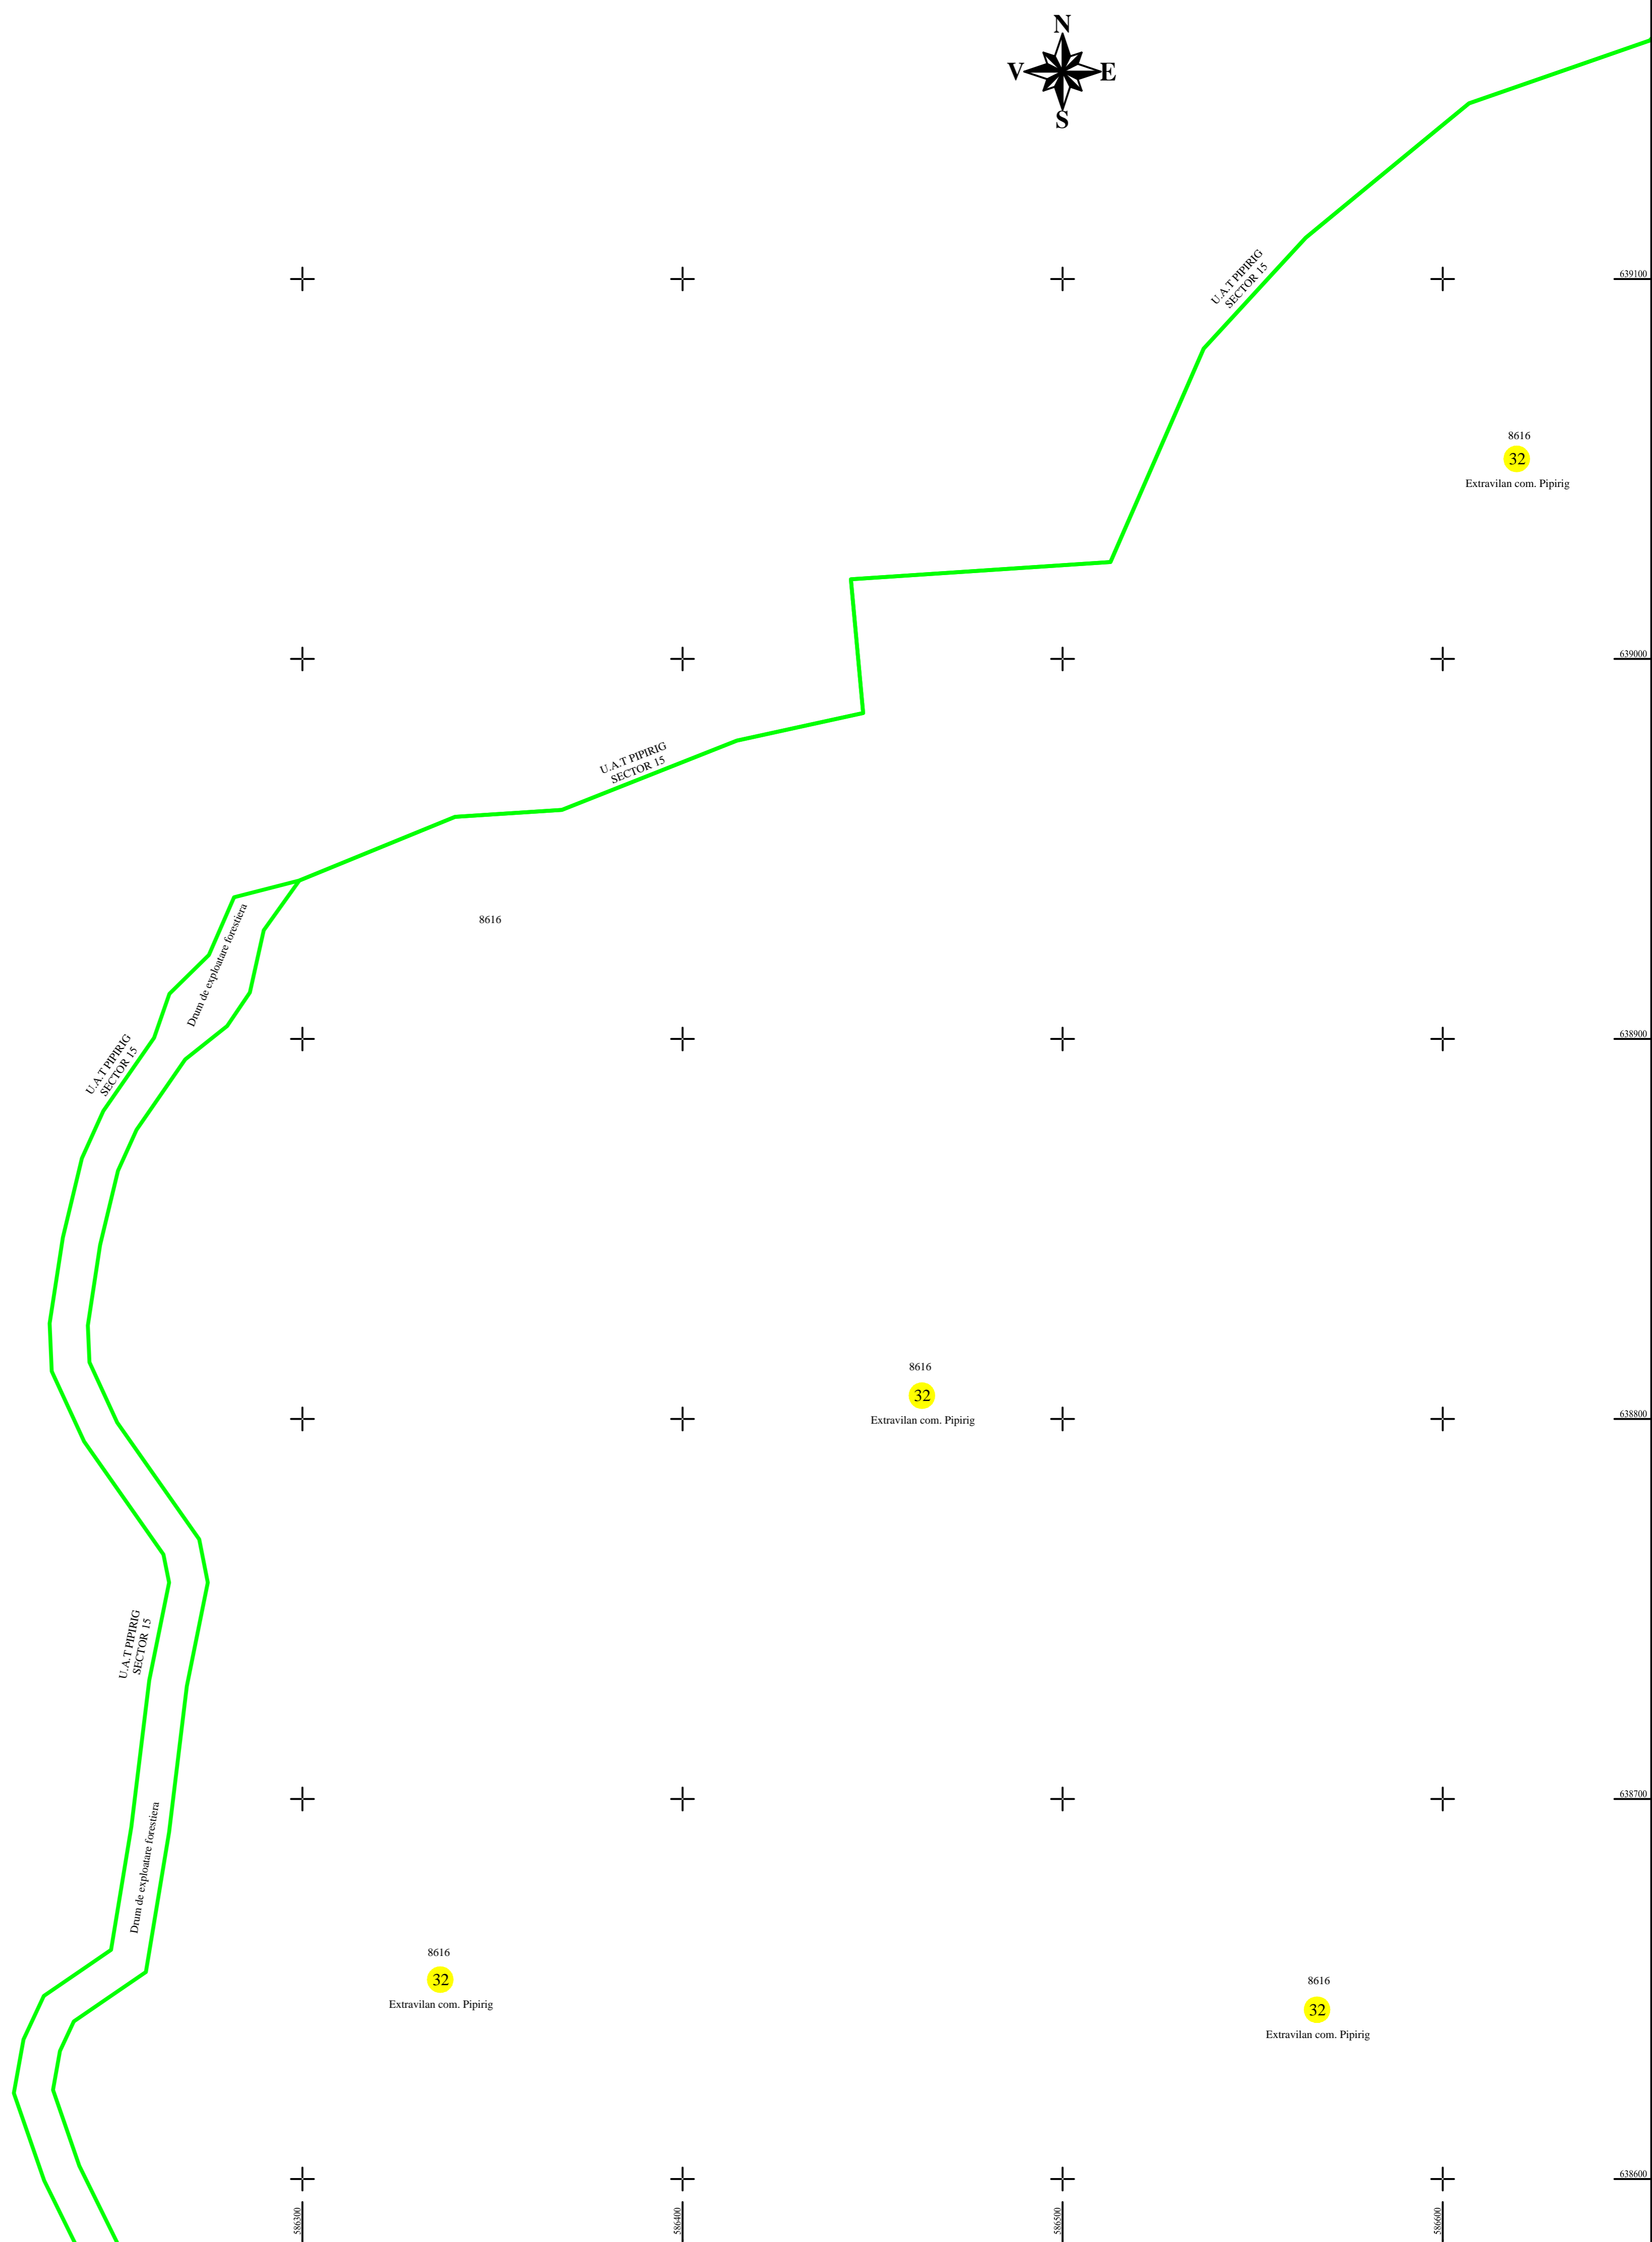

PLAN CADASTRAL
U.A.T. PIPIRIG, JUD. NEAMT, SECTOR NR. 32
 SCARA 1:1000
 SISTEM DE PROIECTIE STEREO-70

LEGENDA:

Sector cadastral	— (green line)
Limita imobil	— (black line)
Limita intravilan	— (blue line)
Limita UAT	— (red line)
Numar sector	32 (yellow circle)
ID imobil	722 (yellow circle)