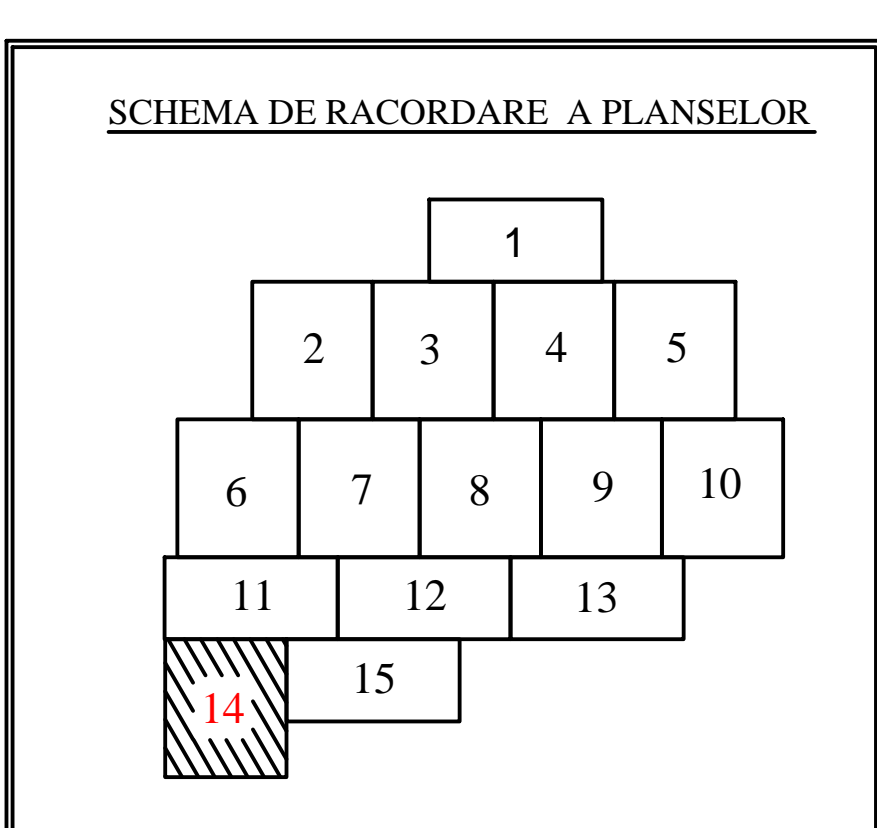

PLAN CADASTRAL
U.A.T. PIPIRIG, JUD. NEAMT, SECTOR NR. 11
 SCARA 1:1000
 SISTEM DE PROIECTIE STEREO-70

LEGENDA:

Sector cadastral	— (green line)
Limita imobil	— (black line)
Limita intravilan	— (blue line)
Numar sector	11 (yellow circle)
ID imobil	722 (yellow circle)