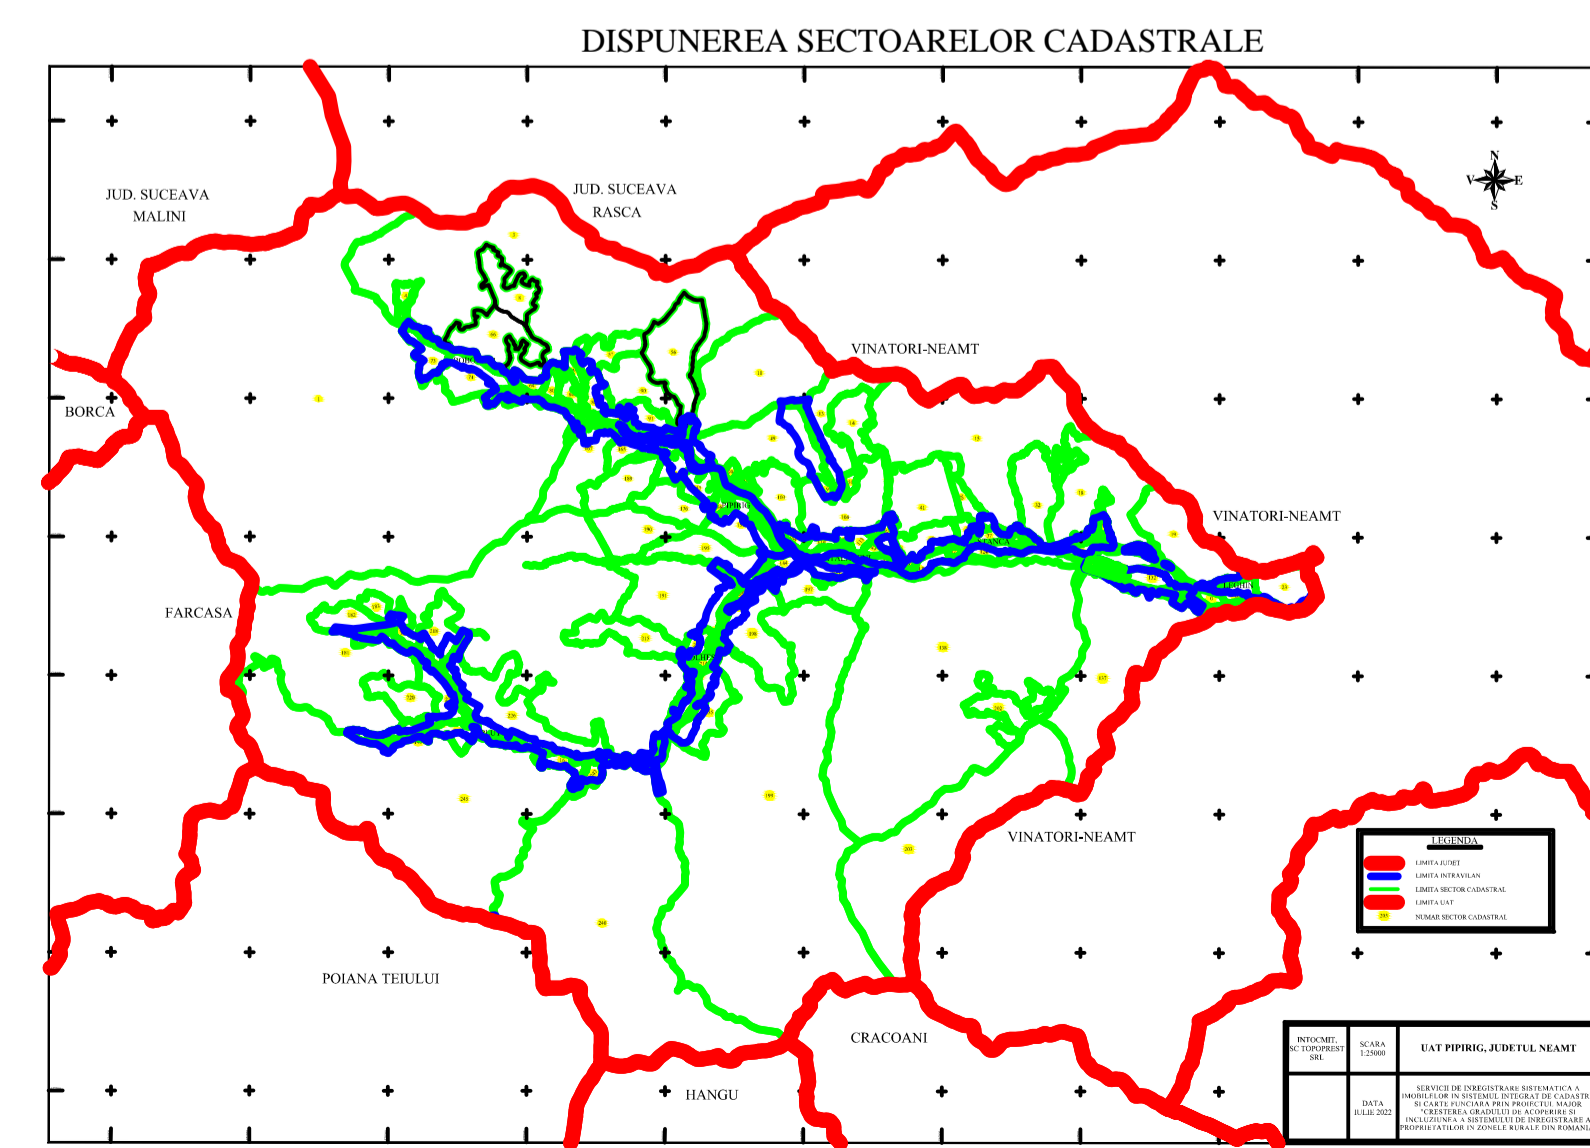

PLAN CADASTRAL
U.A.T. PIPIRIG, JUD. NEAMT, SECTOR NR. 11
 SCARA 1:1000
 SISTEM DE PROIECTIE STEREO-70

LEGENDA:

Sector cadastral	— (green line)
Limita imobil	— (black line)
Limita intravilan	— (blue line)
Numar sector	11 (yellow circle)
ID imobil	722 (yellow circle)