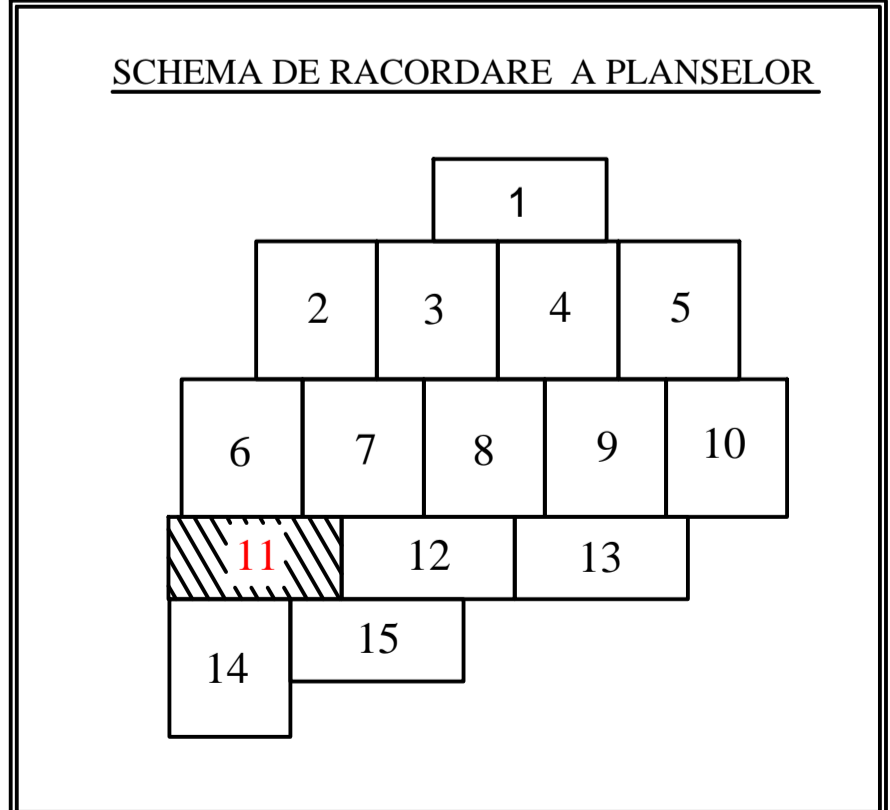

PLAN CADASTRAL
U.A.T. PIPIRIG, JUD. NEAMT, SECTOR NR. 11
 SCARA 1:1000
 SISTEM DE PROIECTIE STEREO-70

LEGENDA:

Sector cadastral	— (green line)
Limita imobil	— (black line)
Limita intravilan	— (blue line)
Numar sector	11 (yellow circle)
ID imobil	722 (yellow circle)