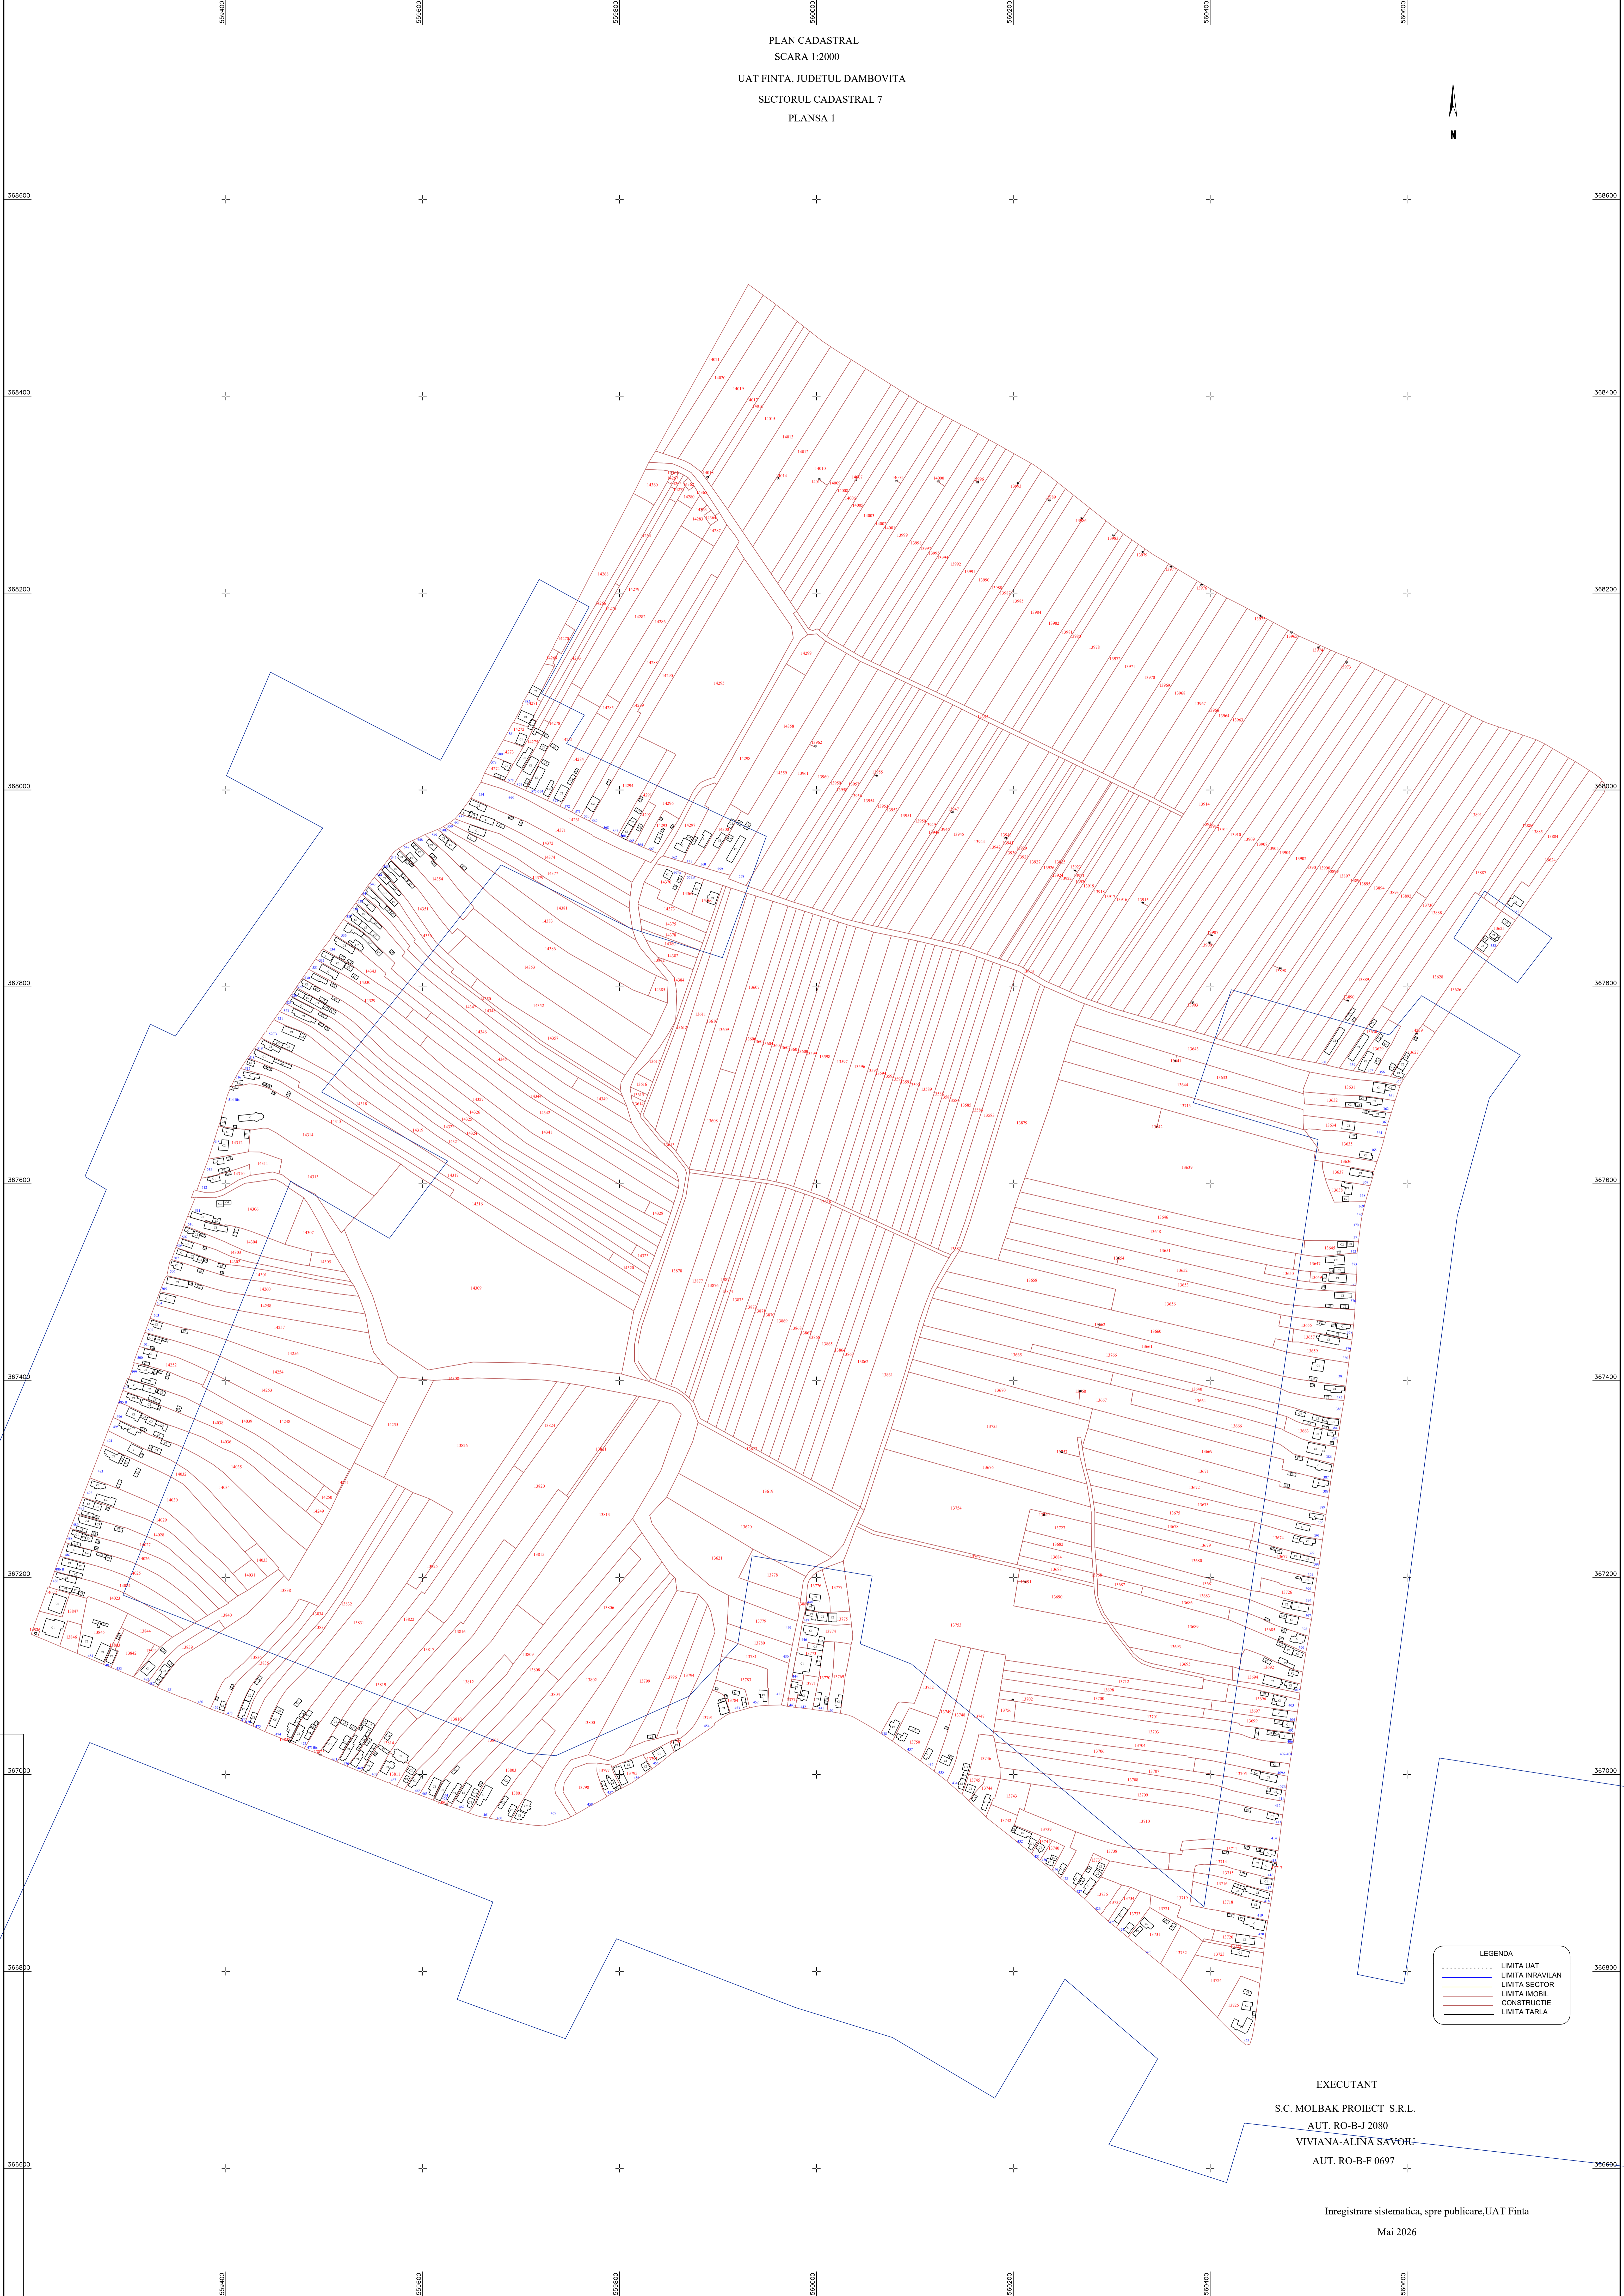

PLAN CADASTRAL  
SCARA 1:2000  
UAT FINTA, JUDETUL DAMBOVITA  
SECTORUL CADASTRAL 7  
PLANSI 1

LEGENDA	
--- (red dashed)	LIMITA UAT
--- (yellow dashed)	LIMITA INRAVILIAN
--- (blue dashed)	LIMITA SECTOR
--- (red solid)	LIMITA MURIE
--- (blue solid)	LIMITA TARLA

EXECUTANT  
S.C. MOLBAK PROIECT S.R.L.  
AUT. RO-B-J 2080  
VIVIANA-ALINA SAVOHU  
AUT. RO-B-F 0697

Inregistrare sistematica, spre publicare,UAT Finta  
Mai 2026