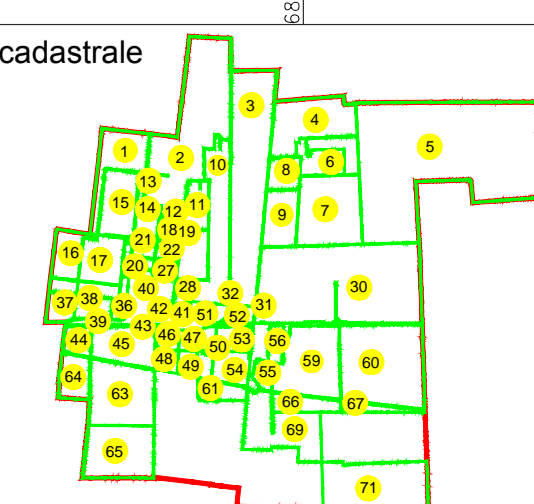

PLAN CADASTRAL

U.A.T. Dragalina, județul CĂLĂRAȘI, Sectoare cadastrale: 1, 2, 3, 4, 5, 6, 7, 8, 9, 10, 11, 12, 13, 14, 15, 16, 17, 18, 19, 20, 21, 22, 27, 28, 30, 31, 32, 36, 37, 38, 39, 40, 41, 42, 43, 44, 45, 46, 47, 48, 49, 50, 51, 52, 53, 54, 55, 56, 59, 60, 61, 63, 64, 65, 66, 67, 69, 71

Scara 1:2000

Sistem de proiectie STEREO' 1970

Planșa 57
Spre publicare

UAT STEFAN VODA

SC Komora
Engineering
SRL

Schema de racordare a planșelor

Schița cu dispunerea sectoarelor cadastrale

LEGENDĂ