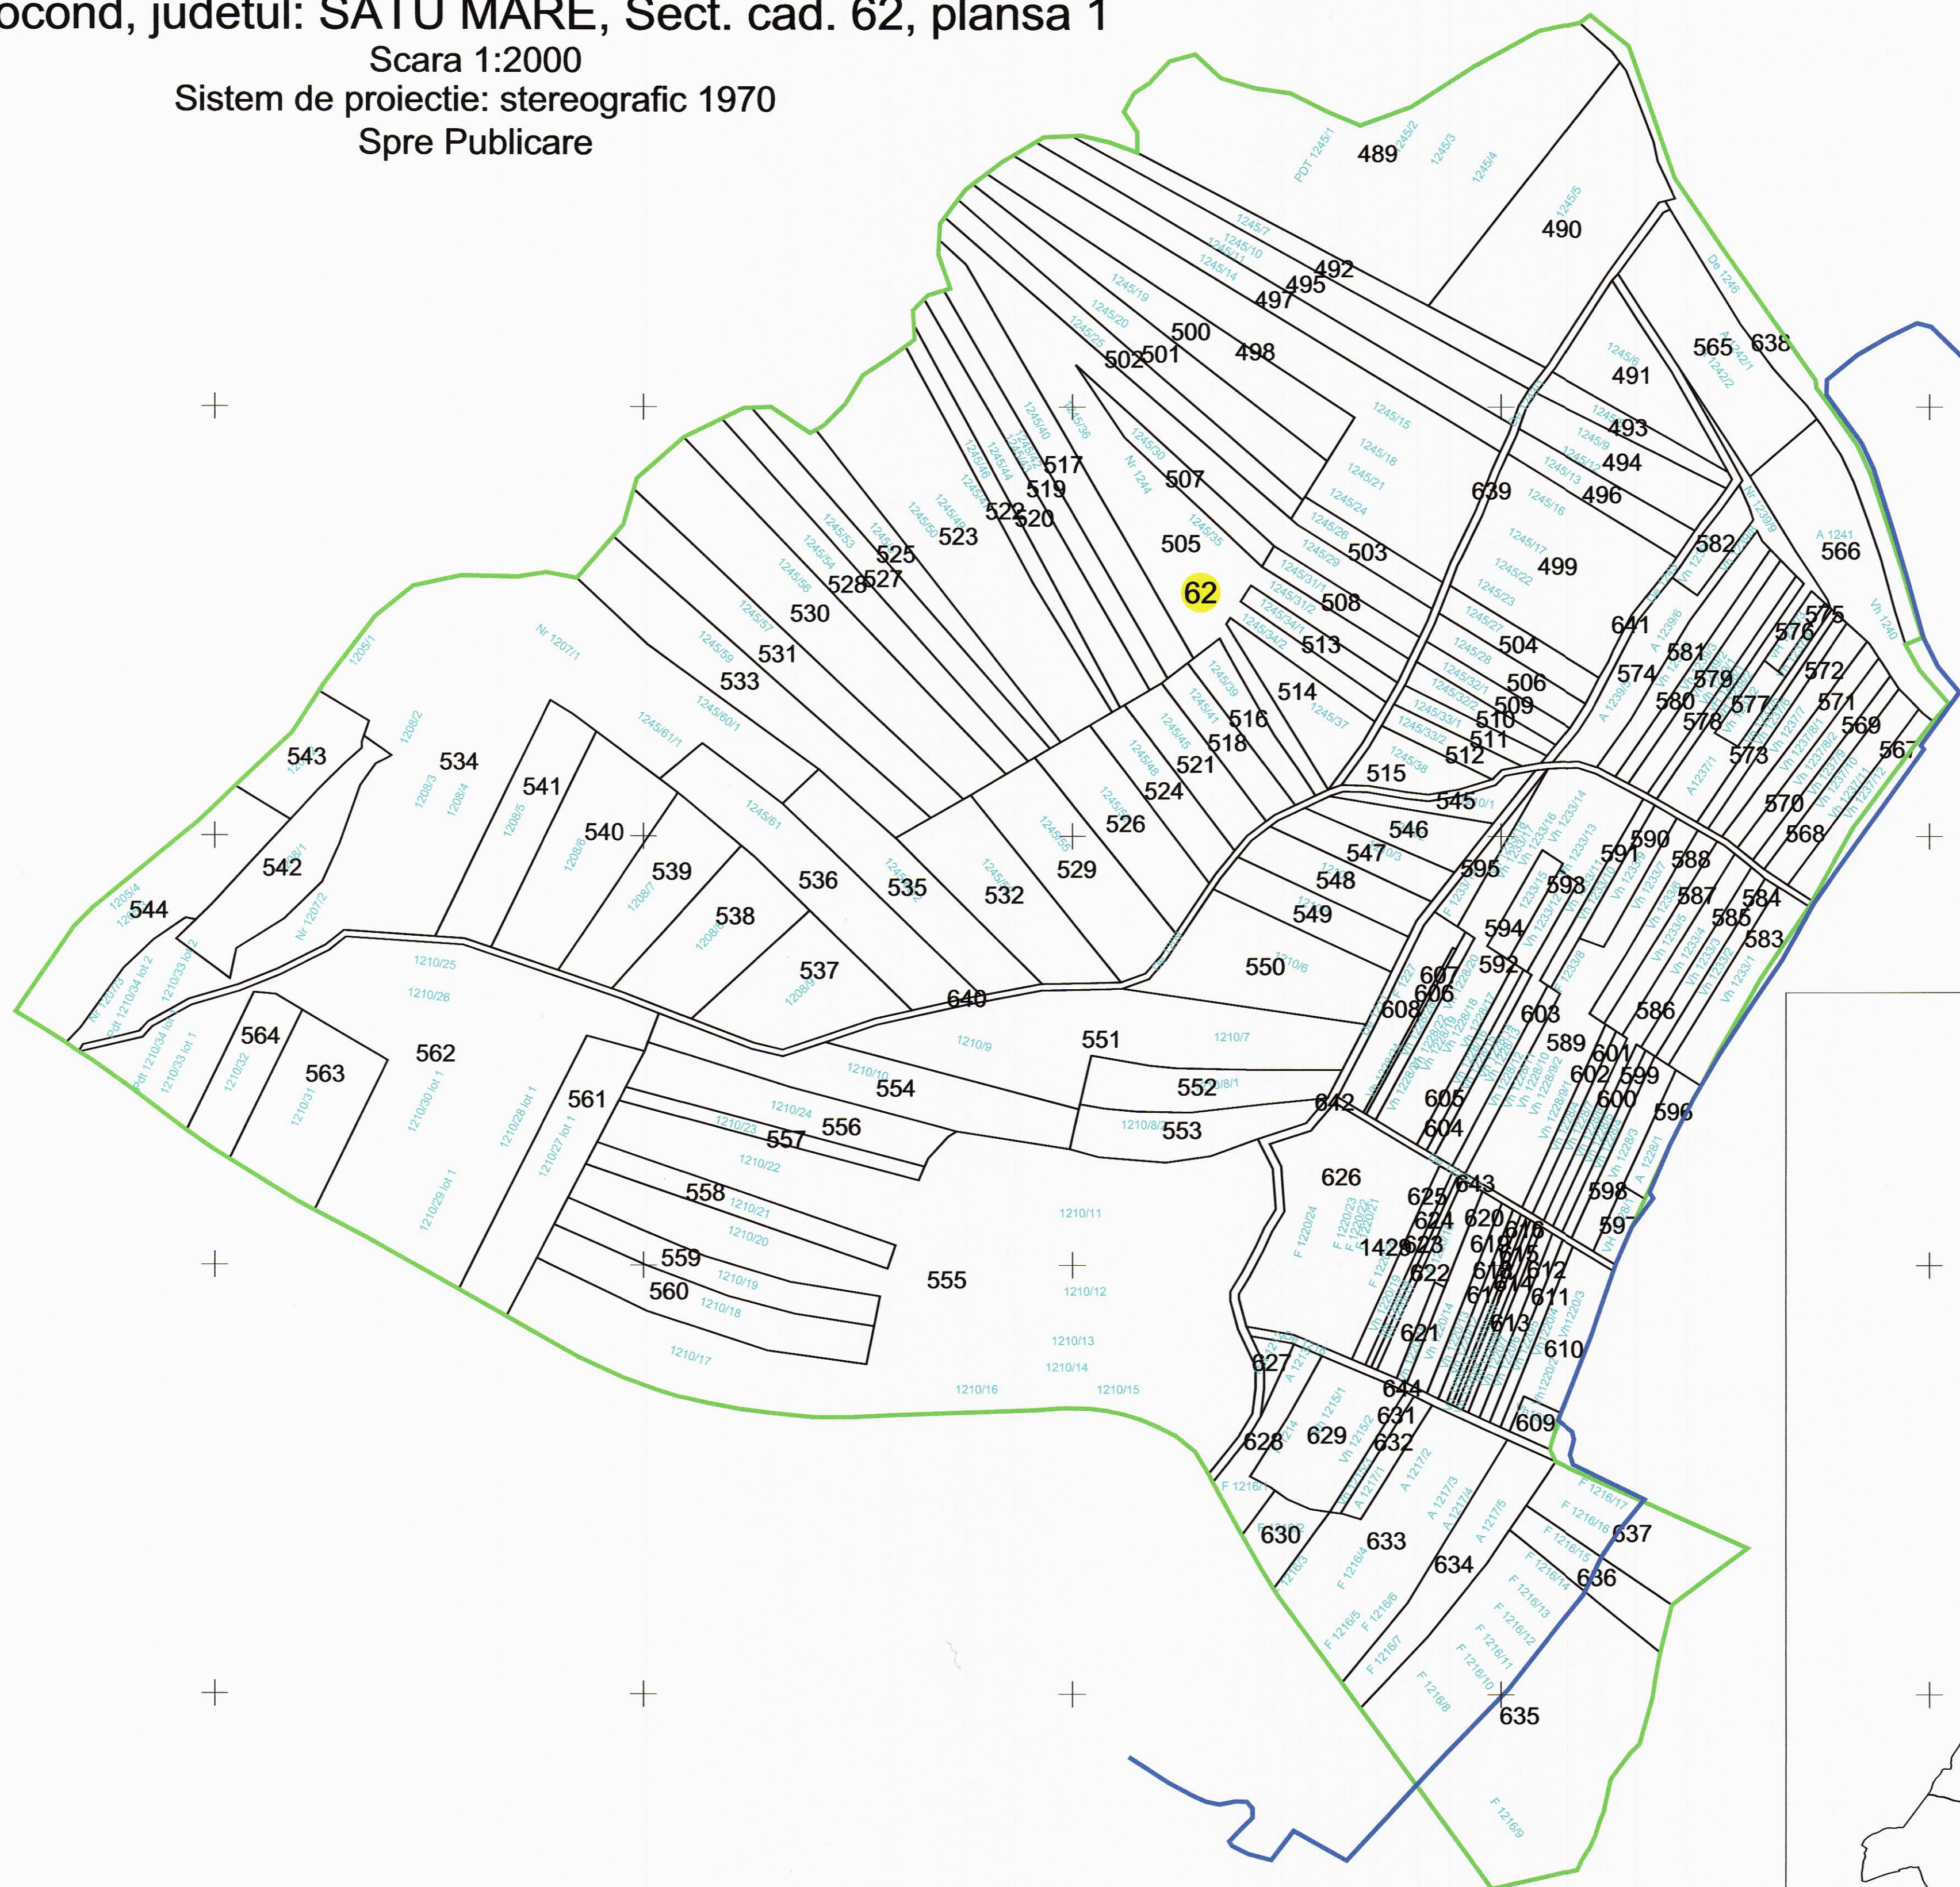

PLAN CADASTRAL
 UAT: Socond, judetul: SATU MARE, Sect. cad. 62, plansa 1
 Scara 1:2000
 Sistem de proiectie: stereografic 1970
 Spre Publicare

LEGENDA

Numar Sector	62
ID imobil	550
Limita sector	(Green line)
Limita imobil	(Black line)
Limita intravilan	(Blue line)
Numar tarla	101
Numar postal	37B

HODOR MARCEL-GRATIAN

Digitally signed by HODOR MARCEL-GRATIAN
 DN: c=RO, l=Satu Mare, o=SC CARTOGEOCAD SRL,
 title=TOPOGRAF AUTORIZAT, sn=HODOR,
 givenName=MARCEL-GRATIAN,
 serialNumber=200506245HMG9, name=HODOR
 MARCEL-GRATIAN, cn=HODOR MARCEL-GRATIAN
 Date: 2020.11.26 14:15:48 +02'00'

Executant: Ing. Hodor Marcel Gratian/ Autorizatia RO-SM-F0062
 SC CARTOGEOCAD SRL/ Autorizatia RO-B-J 1388
 Data: 26.11.2020