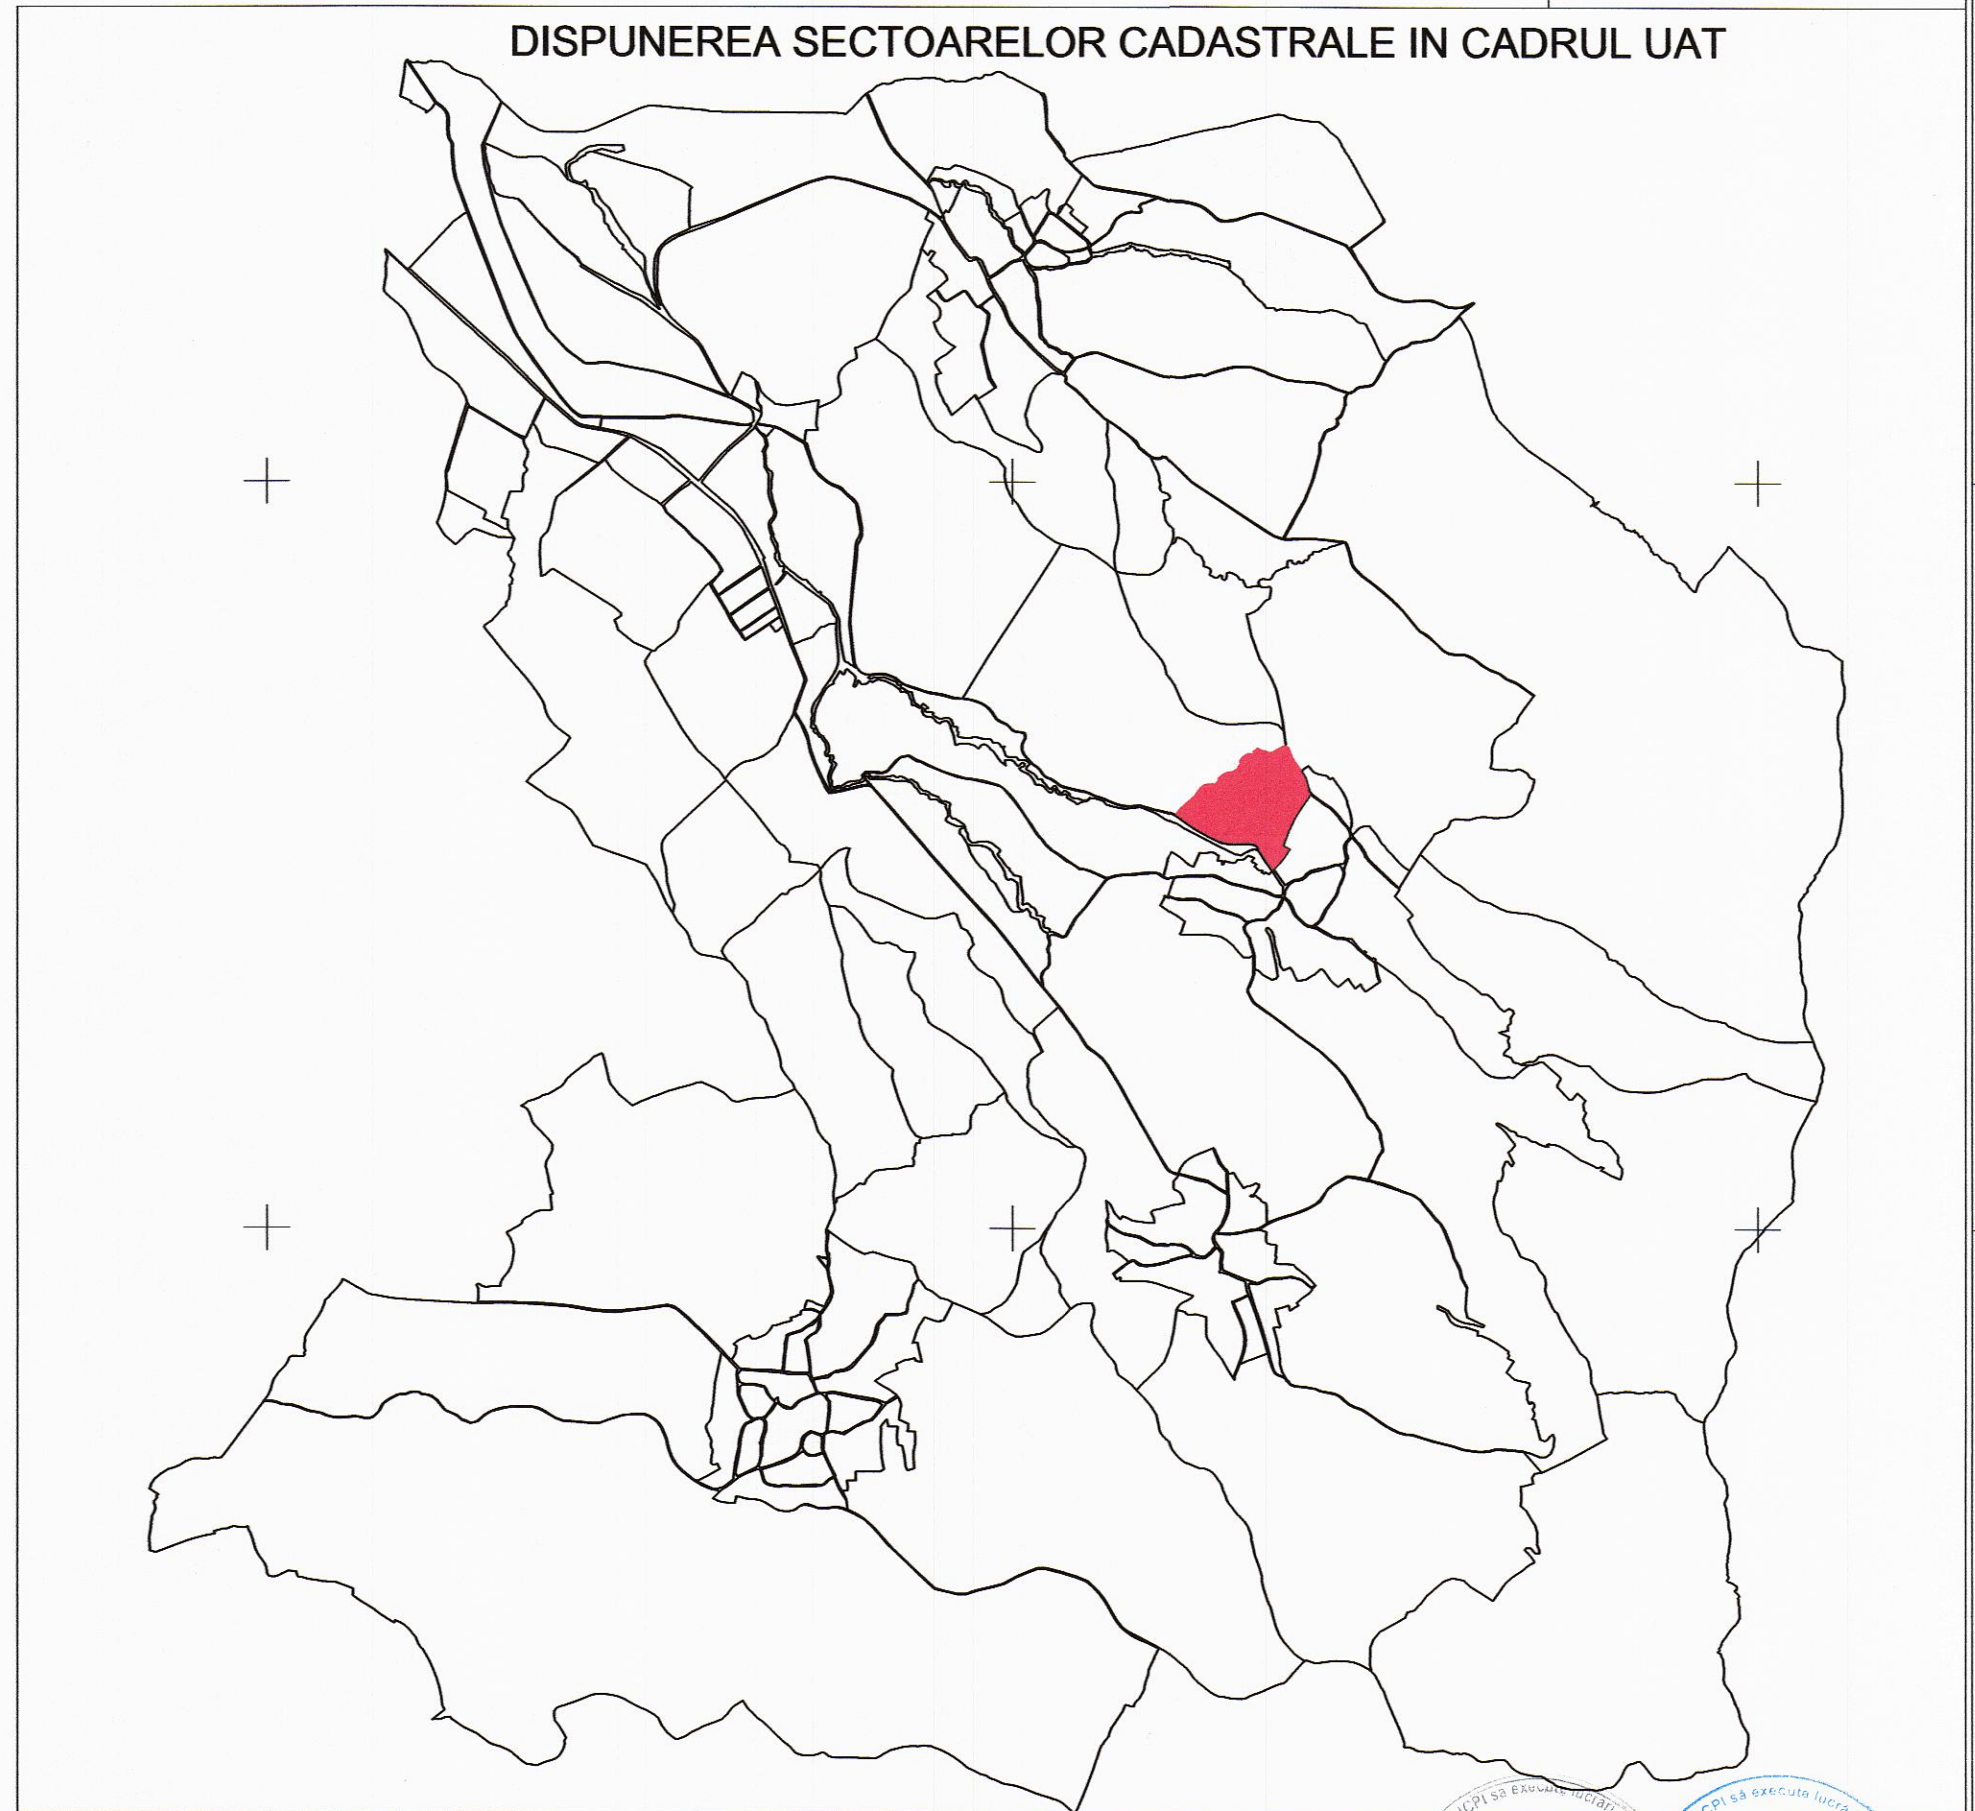

PLAN CADASTRAL
 UAT: Socond, judetul: SATU MARE, Sect. cad. 62, plansa 1
 Scara 1:2000
 Sistem de proiectie: stereografic 1970
 Spre Publicare

LEGENDA

Numar Sector	62
ID imobil	550
Limita sector	(Green line)
Limita imobil	(Black line)
Limita intravilan	(Blue line)
Numar tarla	101
Numar postal	37B

HODOR MARCEL-GRATIAN

Digitally signed by HODOR MARCEL-GRATIAN
 DN: c=RO, l=Satu Mare, o=SC CARTOGEOCAD SRL,
 title=TOPOGRAF AUTORIZAT, sn=HODOR,
 givenName=MARCEL-GRATIAN,
 serialNumber=200506245HMG9, name=HODOR
 MARCEL-GRATIAN, cn=HODOR MARCEL-GRATIAN
 Date: 2020.11.26 14:15:48 +02'00'