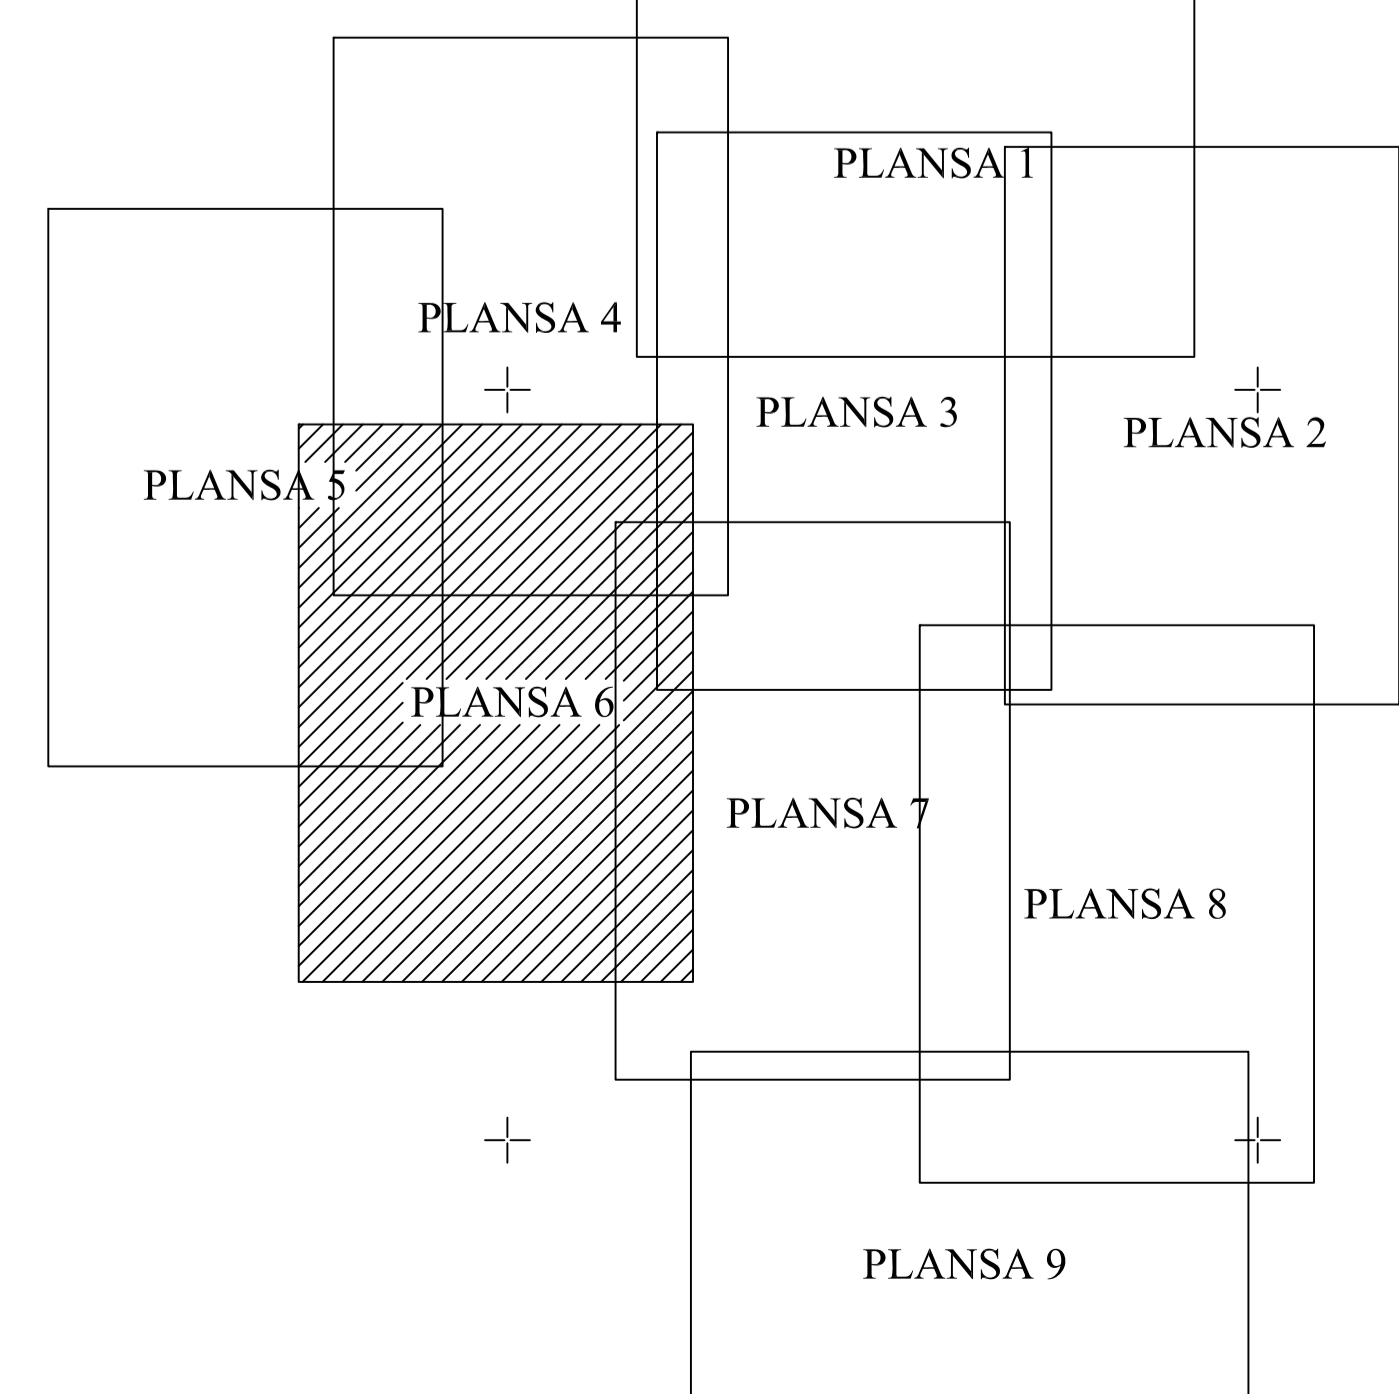

EXECUTANT
S.C. TOPOSURVEY
SRL