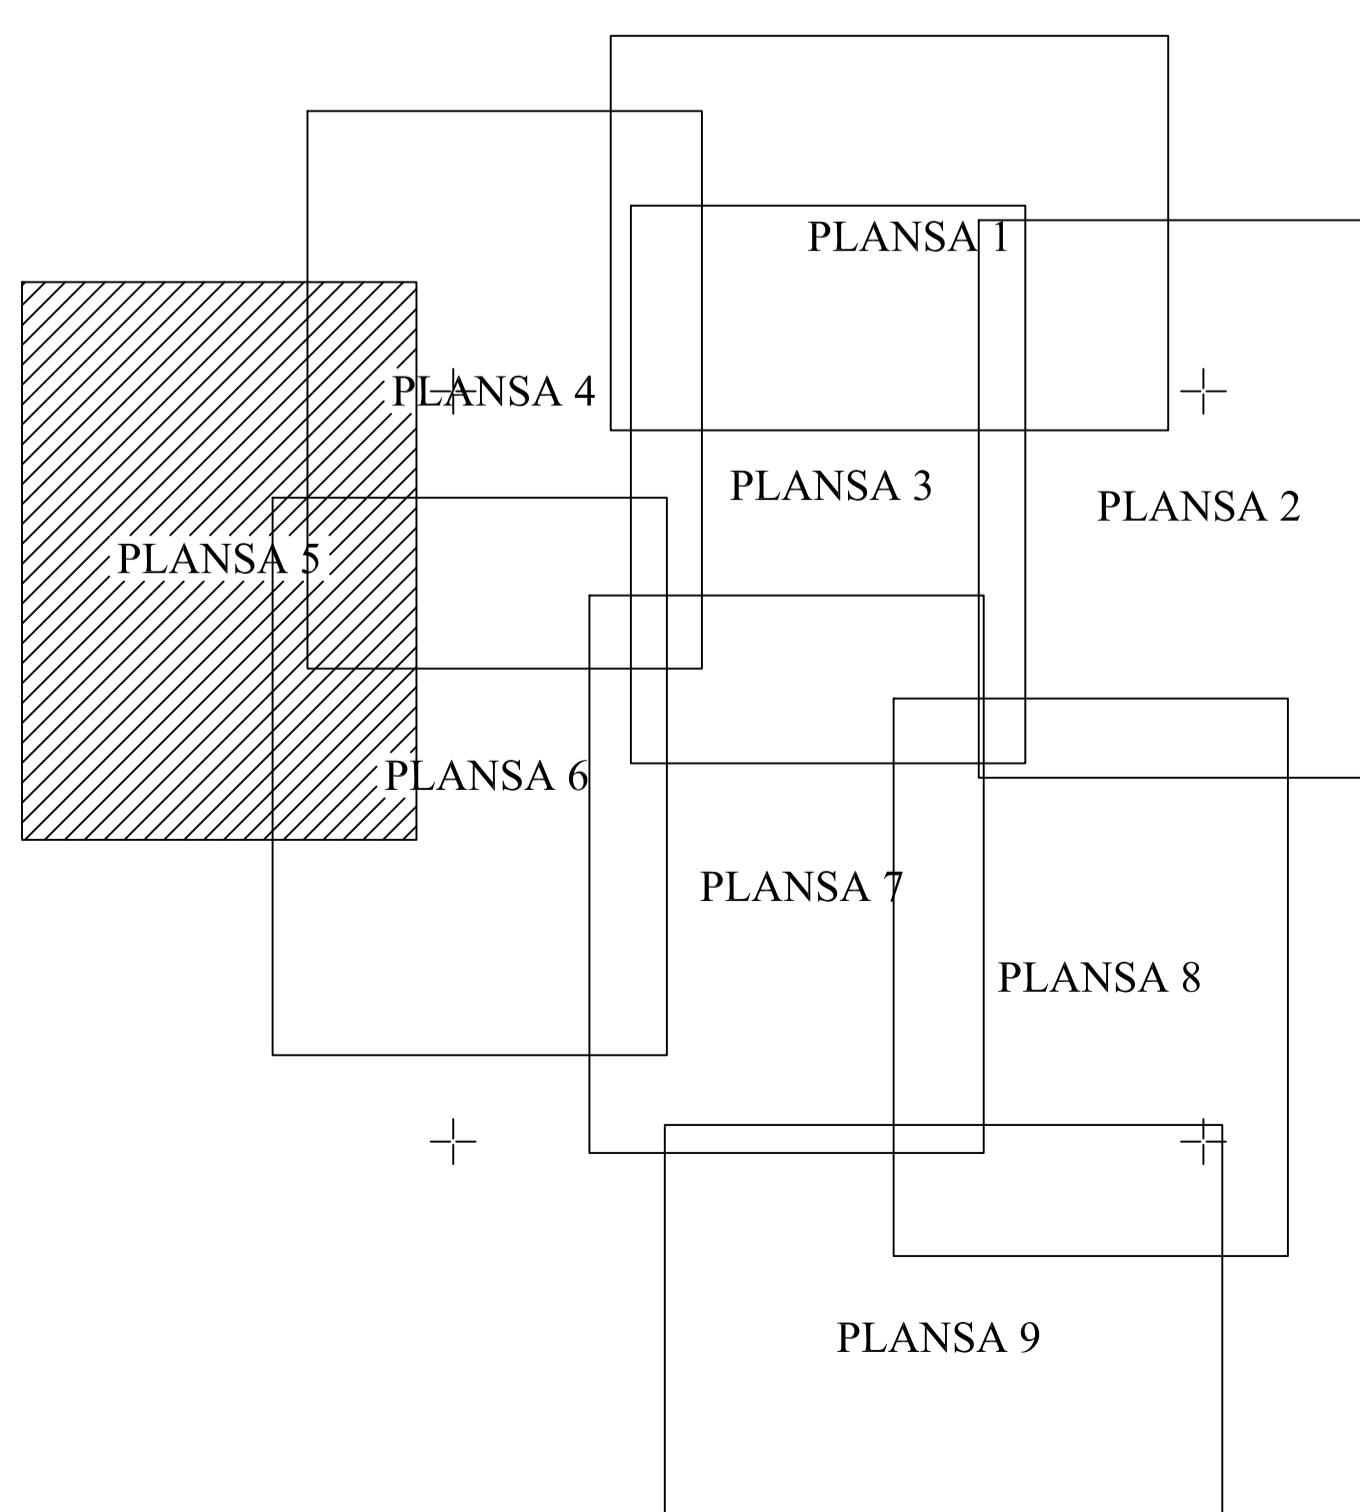

EXECUTANT
S.C. TOPOSURVEY
SRL