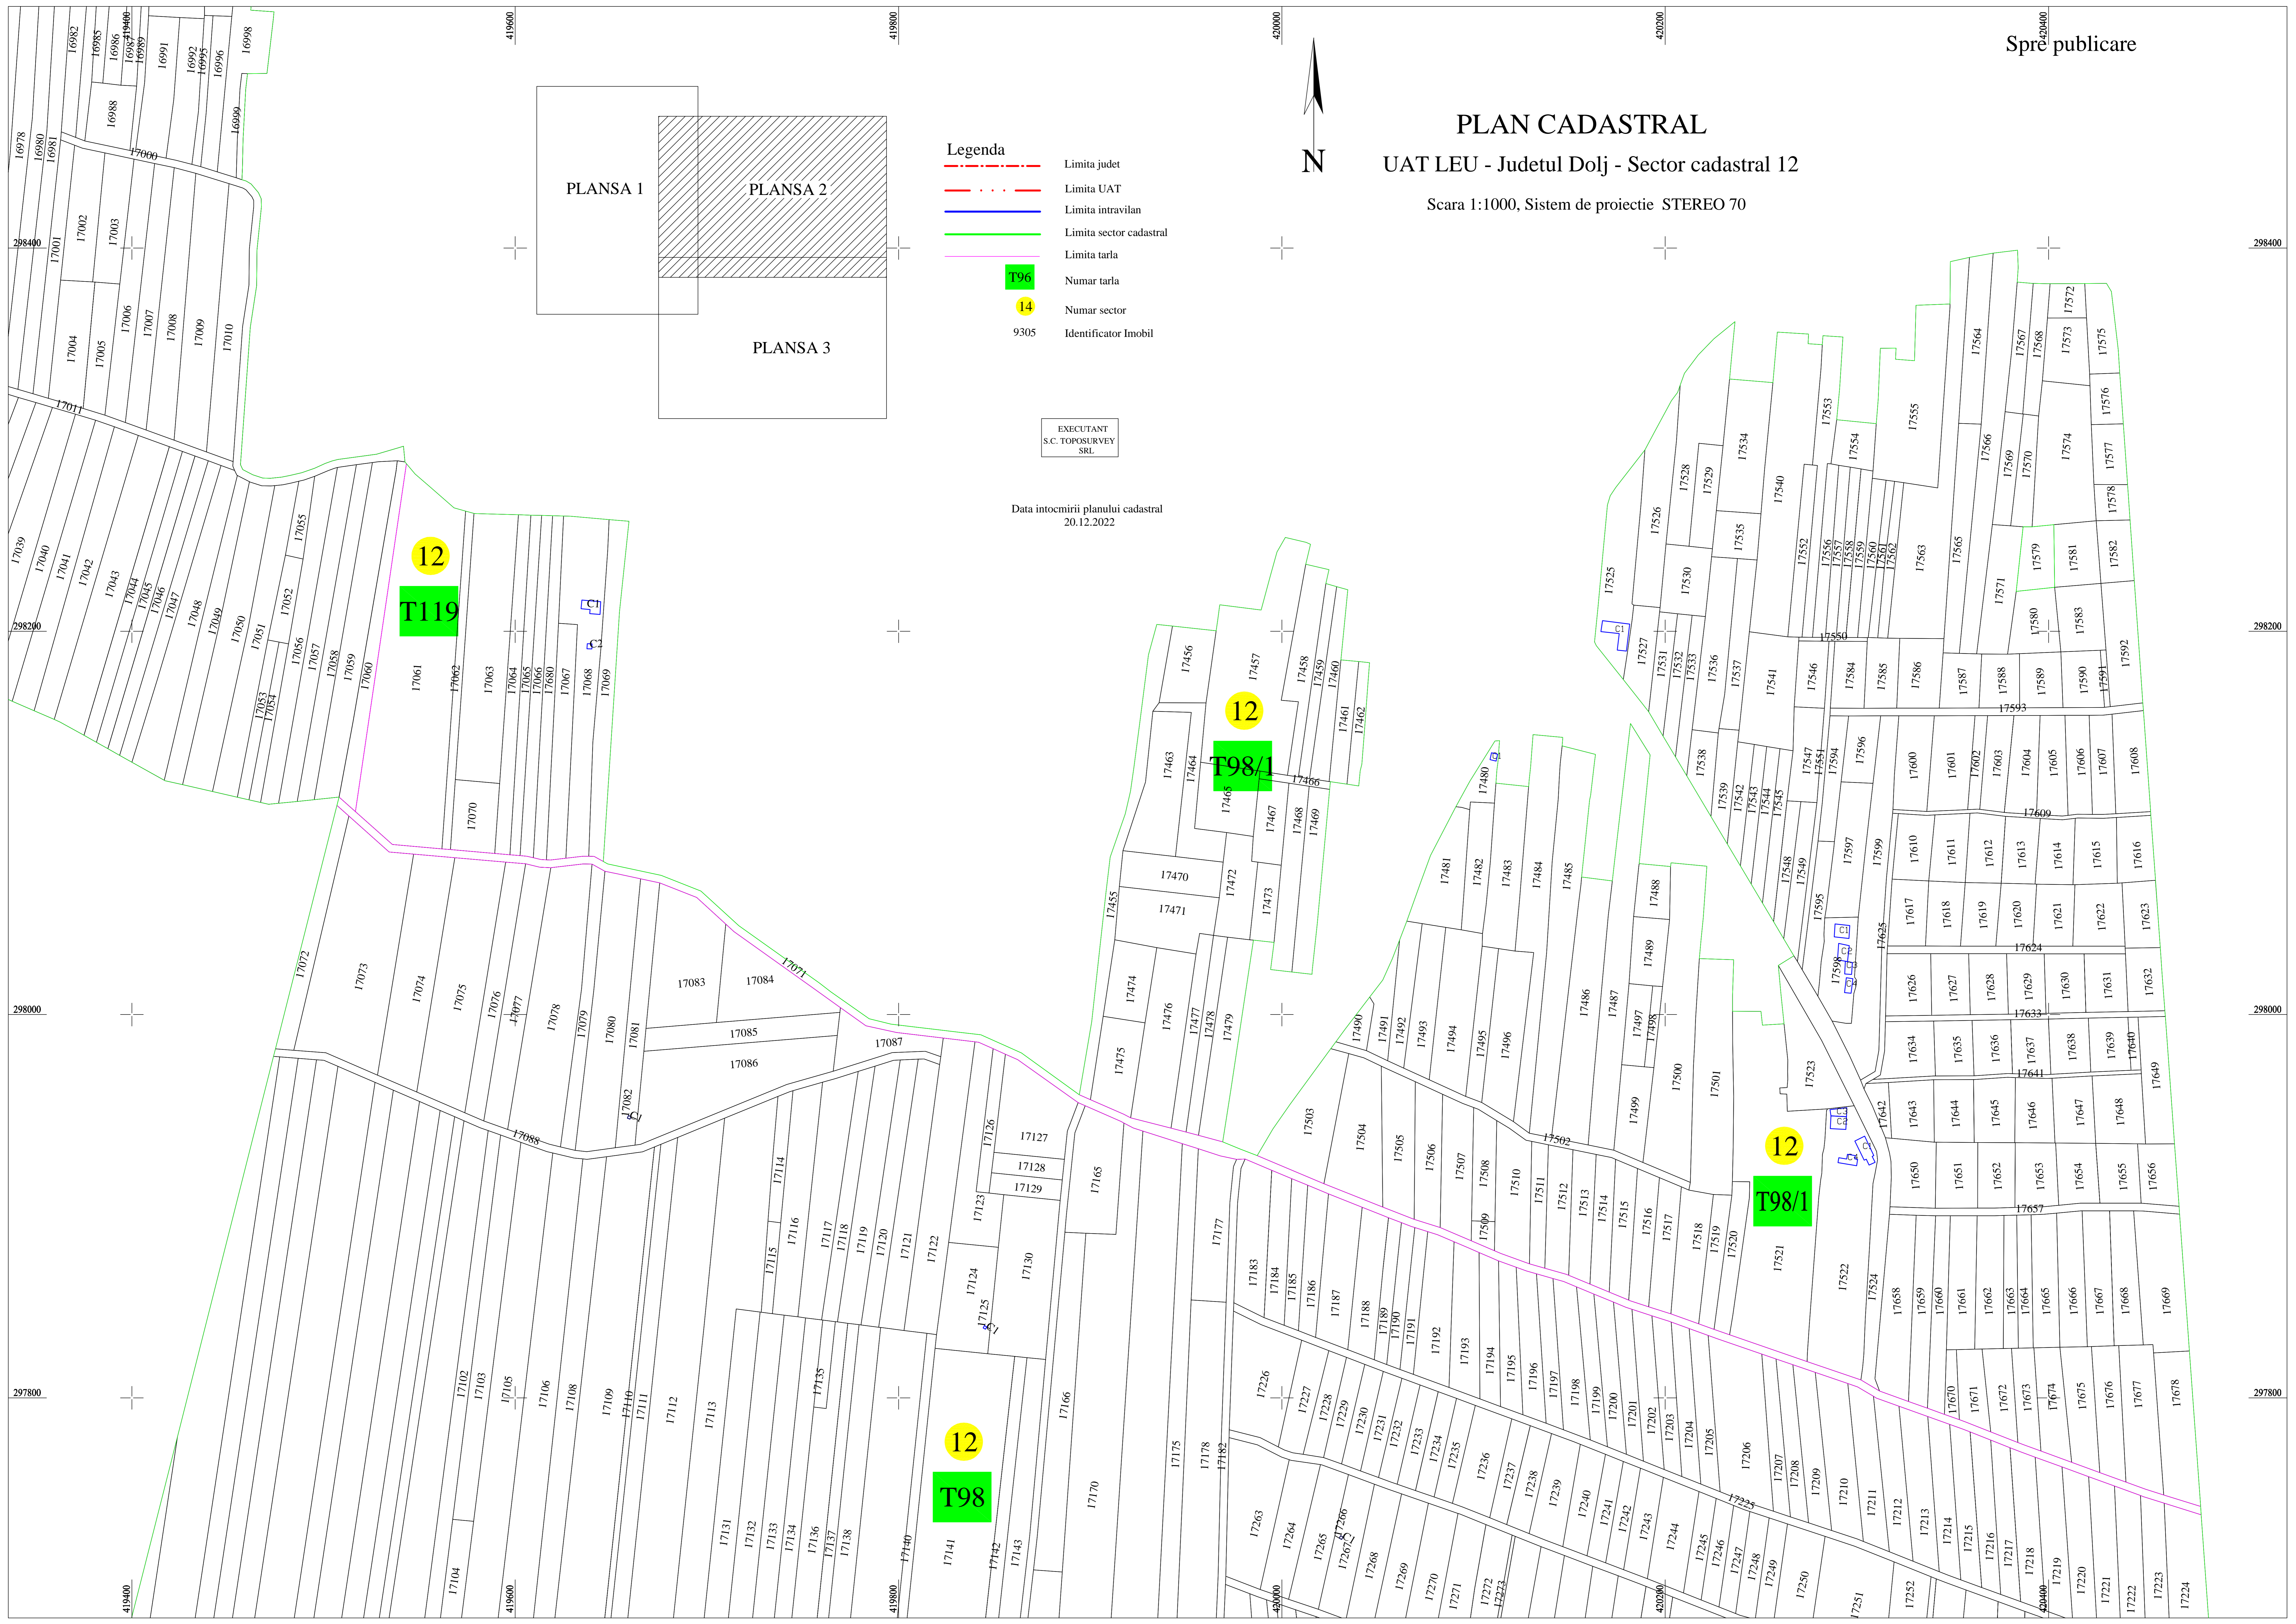

PLAN CADASTRAL

UAT LEU - Judetul Dolj - Sector cadastral 12

Scara 1:1000, Sistem de proiectie STEREO 70

1. **Legenda**
2. --- Limita judet
   - -.-.- Limita UAT
   - --- Limita intravilan
   - --- Limita sector cadastral
   - --- Limita tarla
   - T96 Numar tarla
   - 14 Numar sector
   - 9305 Identificator Imobil

EXECUTANT
S.C. TOPOSURVEY SRL

Data intocmirii planului cadastral
20.12.2022

Parcel identification numbers visible on the map include: 16978, 16980, 16981, 16982, 16983, 16984, 16985, 16986, 16987, 16988, 16989, 16990, 16991, 16992, 16993, 16994, 16995, 16996, 16997, 16998, 16999, 17000, 17001, 17002, 17003, 17004, 17005, 17006, 17007, 17008, 17009, 17010, 17011, 17012, 17013, 17014, 17015, 17016, 17017, 17018, 17019, 17020, 17021, 17022, 17023, 17024, 17025, 17026, 17027, 17028, 17029, 17030, 17031, 17032, 17033, 17034, 17035, 17036, 17037, 17038, 17039, 17040, 17041, 17042, 17043, 17044, 17045, 17046, 17047, 17048, 17049, 17050, 17051, 17052, 17053, 17054, 17055, 17056, 17057, 17058, 17059, 17060, 17061, 17062, 17063, 17064, 17065, 17066, 17067, 17068, 17069, 17070, 17071, 17072, 17073, 17074, 17075, 17076, 17077, 17078, 17079, 17080, 17081, 17082, 17083, 17084, 17085, 17086, 17087, 17088, 17089, 17090, 17091, 17092, 17093, 17094, 17095, 17096, 17097, 17098, 17099, 17100, 17101, 17102, 17103, 17104, 17105, 17106, 17107, 17108, 17109, 17110, 17111, 17112, 17113, 17114, 17115, 17116, 17117, 17118, 17119, 17120, 17121, 17122, 17123, 17124, 17125, 17126, 17127, 17128, 17129, 17130, 17131, 17132, 17133, 17134, 17135, 17136, 17137, 17138, 17139, 17140, 17141, 17142, 17143, 17144, 17145, 17146, 17147, 17148, 17149, 17150, 17151, 17152, 17153, 17154, 17155, 17156, 17157, 17158, 17159, 17160, 17161, 17162, 17163, 17164, 17165, 17166, 17167, 17168, 17169, 17170, 17171, 17172, 17173, 17174, 17175, 17176, 17177, 17178, 17179, 17180, 17181, 17182, 17183, 17184, 17185, 17186, 17187, 17188, 17189, 17190, 17191, 17192, 17193, 17194, 17195, 17196, 17197, 17198, 17199, 17200, 17201, 17202, 17203, 17204, 17205, 17206, 17207, 17208, 17209, 17210, 17211, 17212, 17213, 17214, 17215, 17216, 17217, 17218, 17219, 17220, 17221, 17222, 17223, 17224, 17225, 17226, 17227, 17228, 17229, 17230, 17231, 17232, 17233, 17234, 17235, 17236, 17237, 17238, 17239, 17240, 17241, 17242, 17243, 17244, 17245, 17246, 17247, 17248, 17249, 17250, 17251, 17252, 17253, 17254, 17255, 17256, 17257, 17258, 17259, 17260, 17261, 17262, 17263, 17264, 17265, 17266, 17267, 17268, 17269, 17270, 17271, 17272, 17273, 17274, 17275, 17276, 17277, 17278, 17279, 17280, 17281, 17282, 17283, 17284, 17285, 17286, 17287, 17288, 17289, 17290, 17291, 17292, 17293, 17294, 17295, 17296, 17297, 17298, 17299, 17300, 17301, 17302, 17303, 17304, 17305, 17306, 17307, 17308, 17309, 17310, 17311, 17312, 17313, 17314, 17315, 17316, 17317, 17318, 17319, 17320, 17321, 17322, 17323, 17324, 17325, 17326, 17327, 17328, 17329, 17330, 17331, 17332, 17333, 17334, 17335, 17336, 17337, 17338, 17339, 17340, 17341, 17342, 17343, 17344, 17345, 17346, 17347, 17348, 17349, 17350, 17351, 17352, 17353, 17354, 17355, 17356, 17357, 17358, 17359, 17360, 17361, 17362, 17363, 17364, 17365, 17366, 17367, 17368, 17369, 17370, 17371, 17372, 17373, 17374, 17375, 17376, 17377, 17378, 17379, 17380, 17381, 17382, 17383, 17384, 17385, 17386, 17387, 17388, 17389, 17390, 17391, 17392, 17393, 17394, 17395, 17396, 17397, 17398, 17399, 17400, 17401, 17402, 17403, 17404, 17405, 17406, 17407, 17408, 17409, 17410, 17411, 17412, 17413, 17414, 17415, 17416, 17417, 17418, 17419, 17420, 17421, 17422, 17423, 17424, 17425, 17426, 17427, 17428, 17429, 17430, 17431, 17432, 17433, 17434, 17435, 17436, 17437, 17438, 17439, 17440, 17441, 17442, 17443, 17444, 17445, 17446, 17447, 17448, 17449, 17450, 17451, 17452, 17453, 17454, 17455, 17456, 17457, 17458, 17459, 17460, 17461, 17462, 17463, 17464, 17465, 17466, 17467, 17468, 17469, 17470, 17471, 17472, 17473, 17474, 17475, 17476, 17477, 17478, 17479, 17480, 17481, 17482, 17483, 17484, 17485, 17486, 17487, 17488, 17489, 17490, 17491, 17492, 17493, 17494, 17495, 17496, 17497, 17498, 17499, 17500, 17501, 17502, 17503, 17504, 17505, 17506, 17507, 17508, 17509, 17510, 17511, 17512, 17513, 17514, 17515, 17516, 17517, 17518, 17519, 17520, 17521, 17522, 17523, 17524, 17525, 17526, 17527, 17528, 17529, 17530, 17531, 17532, 17533, 17534, 17535, 17536, 17537, 17538, 17539, 17540, 17541, 17542, 17543, 17544, 17545, 17546, 17547, 17548, 17549, 17550, 17551, 17552, 17553, 17554, 17555, 17556, 17557, 17558, 17559, 17560, 17561, 17562, 17563, 17564, 17565, 17566, 17567, 17568, 17569, 17570, 17571, 17572, 17573, 17574, 17575, 17576, 17577, 17578, 17579, 17580, 17581, 17582, 17583, 17584, 17585, 17586, 17587, 17588, 17589, 17590, 17591, 17592, 17593, 17594, 17595, 17596, 17597, 17598, 17599, 17600, 17601, 17602, 17603, 17604, 17605, 17606, 17607, 17608, 17609, 17610, 17611, 17612, 17613, 17614, 17615, 17616, 17617, 17618, 17619, 17620, 17621, 17622, 17623, 17624, 17625, 17626, 17627, 17628, 17629, 17630, 17631, 17632, 17633, 17634, 17635, 17636, 17637, 17638, 17639, 17640, 17641, 17642, 17643, 17644, 17645, 17646, 17647, 17648, 17649, 17650, 17651, 17652, 17653, 17654, 17655, 17656, 17657, 17658, 17659, 17660, 17661, 17662, 17663, 17664, 17665, 17666, 17667, 17668, 17669, 17670, 17671, 17672, 17673, 17674, 17675, 17676, 17677, 17678, 17679, 17680, 17681, 17682, 17683, 17684, 17685, 17686, 17687, 17688, 17689, 17690, 17691, 17692, 17693, 17694, 17695, 17696, 17697, 17698, 17699, 17700, 17701, 17702, 17703, 17704, 17705, 17706, 17707, 17708, 17709, 17710, 17711, 17712, 17713, 17714, 17715, 17716, 17717, 17718, 17719, 17720, 17721, 17722, 17723, 17724, 17725, 17726, 17727, 17728, 17729, 17730, 17731, 17732, 17733, 17734, 17735, 17736, 17737, 17738, 17739, 17740, 17741, 17742, 17743, 17744, 17745, 17746, 17747, 17748, 17749, 17750, 17751, 17752, 17753, 17754, 17755, 17756, 17757, 17758, 17759, 17760, 17761, 17762, 17763, 17764, 17765, 17766, 17767, 17768, 17769, 17770, 17771, 17772, 17773, 17774, 17775, 17776, 17777, 17778, 17779, 17780, 17781, 17782, 17783, 17784, 17785, 17786, 17787, 17788, 17789, 17790, 17791, 17792, 17793, 17794, 17795, 17796, 17797, 17798, 17799, 17800, 17801, 17802, 17803, 17804, 17805, 17806, 17807, 17808, 17809, 17810, 17811, 17812, 17813, 17814, 17815, 17816, 17817, 17818, 17819, 17820, 17821, 17822, 17823, 17824, 17825, 17826, 17827,