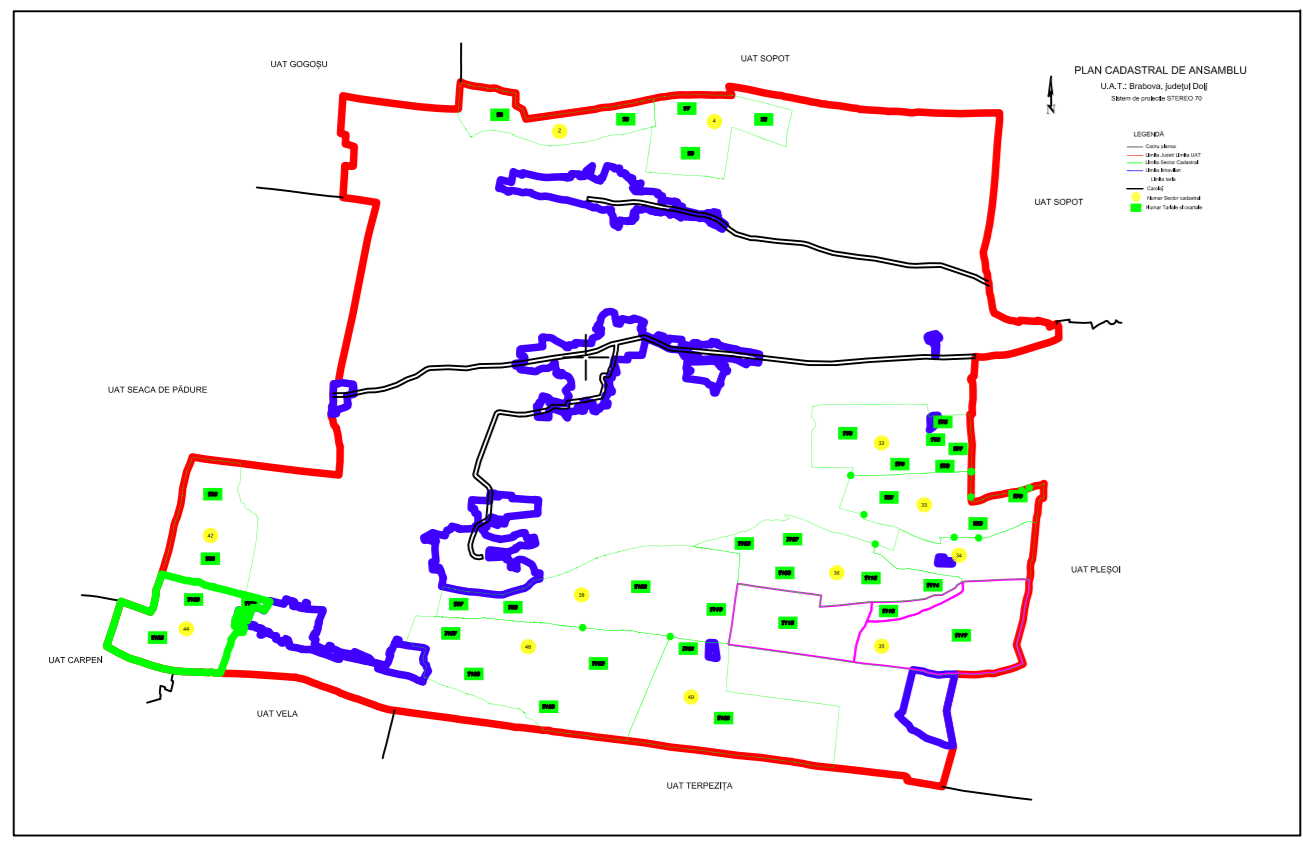

TOPO ELCAD CONSULT SRL
2023

SPRE PUBLICARE